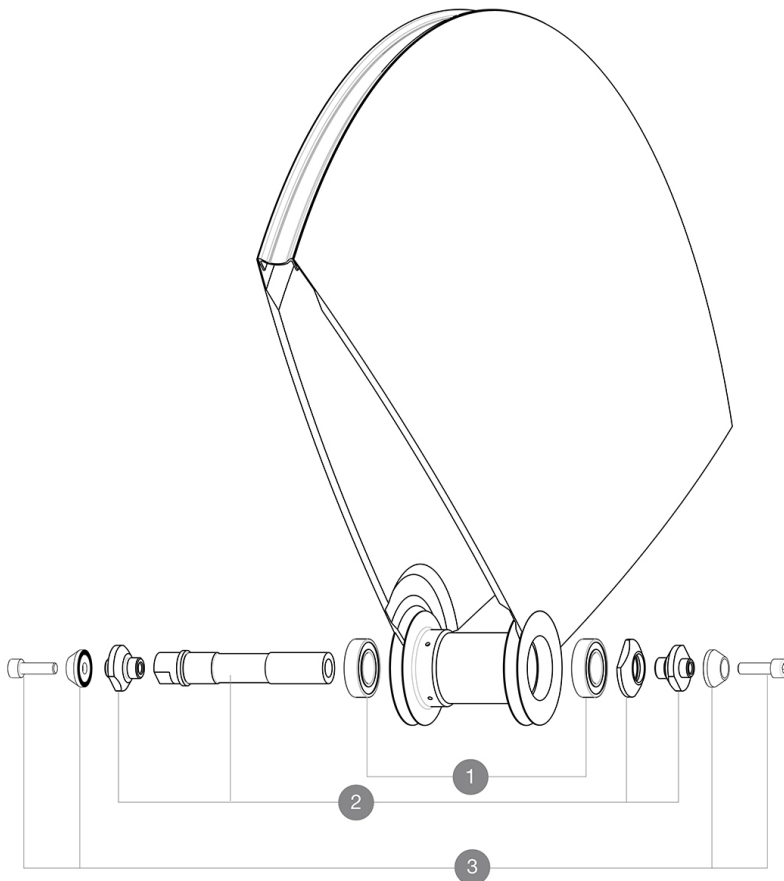

For a longer longevity of the wheel, Mavic recommends that the total weight supported by the wheels don't exceed 120kg, bike included
Recommended tyre sizes: 21 to 28 mm
Minimum cog width : 7.5mm

参照ホイール

HUB SHELLS

1	M40129	KIT 2 BEARINGS 6902 15x28x7
2	11188701	COMETE FRONT AXLE TRACK
3	M40124	M6 AXLE BOLTS FRT TRACK WHEEL

Comete Track RIO

付属品

Fixing nuts (M40124) 1	
Valve extender (118 952 01) 1	
Wheelbag (V24 801 01) 1	
Cog lock nut (323 971 01) 1	
User guide	

Specifications

リム

•Tyre : tubular

ホイールハブ

•Body : aluminum
•Axle material : aluminum
Sealed cartridge bearings
Fixed cog

VERSIONS

•Color : Black only

ホイールの重み