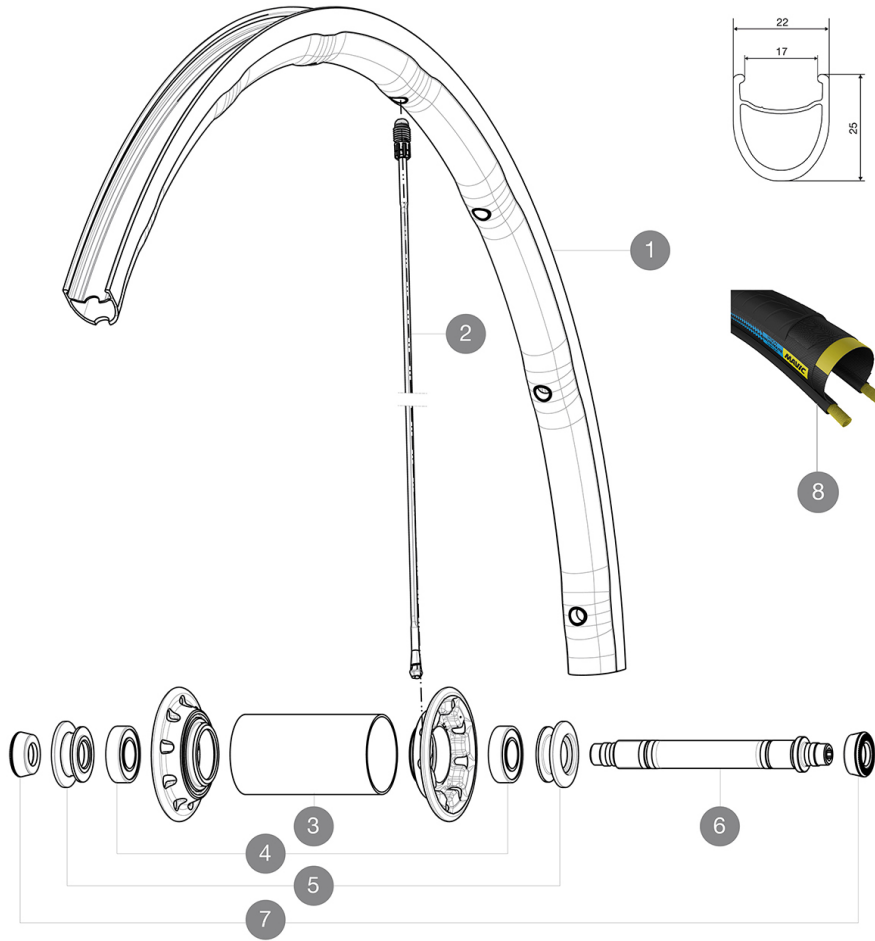

Ksyrium Pro Exalith HR

参照ホイール

F70871 KsyriumProExalith HR Ft

ASTM CATEGORY 2 : road and offroad with jumps less than 15cm
For a longer longevity of the wheel, Mavic recommends that the total weight supported by the wheels don't exceed 120kg, bike included
Recommended tyre sizes: 25 to 32 mm
Max. Pressure: 25mm 7.7 bars - 110 PSI

RIMS

バルブ穴径 (MM) : 6.5 :

1	V2409610	KIT FRONT RIM KSYRIUM PRO EXALITH HAUTE ROUTE
---	----------	---

SPOKES

2	V2270601	SPOKES KIT FRONT KSYRIUM SLR 2015/K125
2	V2274801	KIT 1 FT 282.5/1 DS 273.5 SPK KSY PRO EXAL HR - while stock

COMPATIBILITY

Freewheel: Shimano/Sram, convertible to Campagnolo with optional driver body	
Front axle: Quick Release only	
Rear axle: Quick Release only	

Specifications

リム

- Material : Mactal
- Height : front 24mm, rear 26 asymmetrical
- Joint : SUP
- Drilling : Fore
- Brake track : Exalith 2
- Weight reduction : ISM 4D
- Valve hole diameter : 6.5 mm
- Tyre : clincher
- Internal width : 17 mm
- ETRTO size : 622x17C

スポーク

- Material : Zicral
- Shape : straight pull, bladed, front double butted
- Nipples : Fore integrated aluminum
- Count : front 18, rear 20
- Lacing : front radial, rear Isopulse

ホイールハブ

- Rear body : aluminum
- Front body : carbon with aluminum flanges
- Axle material : aluminum
- Adjustable sealed cartridge bearings
- Freewheel : FTS-L steel