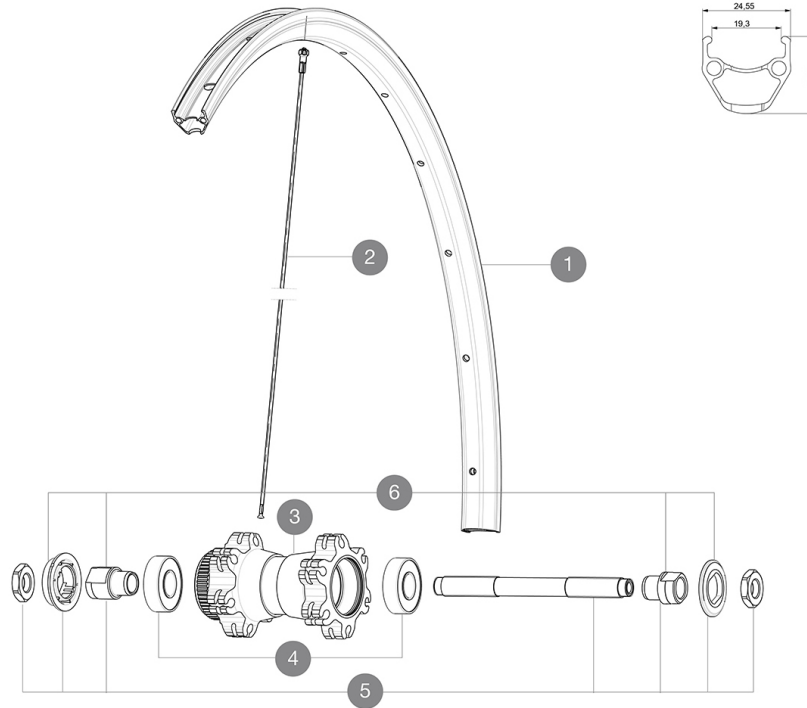

## 参照ホイール

F71481 AksAlrdDCL700Ft QRx100

ASTM CATEGORY 2 : road and offroad with jumps less than 15cm  
 For a longer longevity of the wheel, Mavic recommends that the total weight supported by the wheels don't exceed 120kg, bike included  
 Recommended tyre sizes: 25 to 32 mm  
 28 42 mm  
 28mm 7.7 bars - 110 psi, 30mm 5.8 bars - 85 psi

### リム

- Material : S6000 Aluminum
- Material : S6000 Aluminum
- Height : 21 mm
- Height : 21 mm
- Joint : pinned
- Joint : pinned
- Drilling : traditional with H2 reinforcement
- Drilling : traditional with H2 reinforcement
- Disc brake specific profile
- Disc brake specific profile
- Valve hole diameter : 6.5 mm
- Valve hole diameter : 6.5 mm
- Tyre : clincher
- Tyre : clincher
- Internal width : 19 mm
- Internal width : 19 mm
- ETRTO size : 622x19C
- ETRTO size : 622x19C

### スポーク

- Material : steel
- Material : steel
- Shape : straight pull, round
- Shape : straight pull, round
- Nipples : steel, ABS
- Nipples : steel, ABS
- Count : 24 front and rear
- Count : 24 front and rear
- Lacing : front and rear crossed 2
- Lacing : front and rear crossed 2