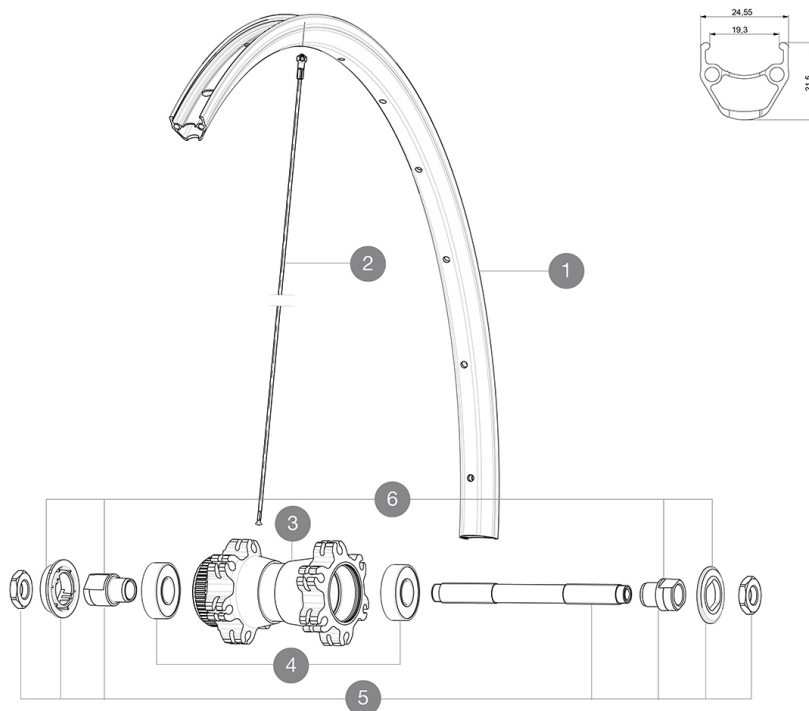

Aksium Disc Allroad 650b

ASTM CATEGORY 2 : road and offroad with jumps less than 15cm
 For a longer longevity of the wheel, Mavic recommends that the total weight supported by the wheels don't exceed 120kg, bike included
 Recommended tyre sizes: 25 to 32 mm
 28mm 7.7 bars - 110 psi, 30mm 5.8 bars - 85 psi

参照ホイール

F71491 AksAlrdDCL650bFt QRx100 SV

RIMS

&NBSP;:

1	V2730415	KIT FRONT/REAR RIM AKSIUM ALLROAD 650B
---	----------	--

SPOKES

2	36690101	"12 SPOKES FRONT/OPP DRIVE SIDE CROSSONE 650b/27,5" 278mm"
---	----------	---

HUB SHELLS

4	M40318	HUB BEARING KIT 6001
5	99603701	FRONT AXLE QRM ROAD 2008
6	99603801	SHORT EXPENSIBLE BEARING SUPPORTS > 2008