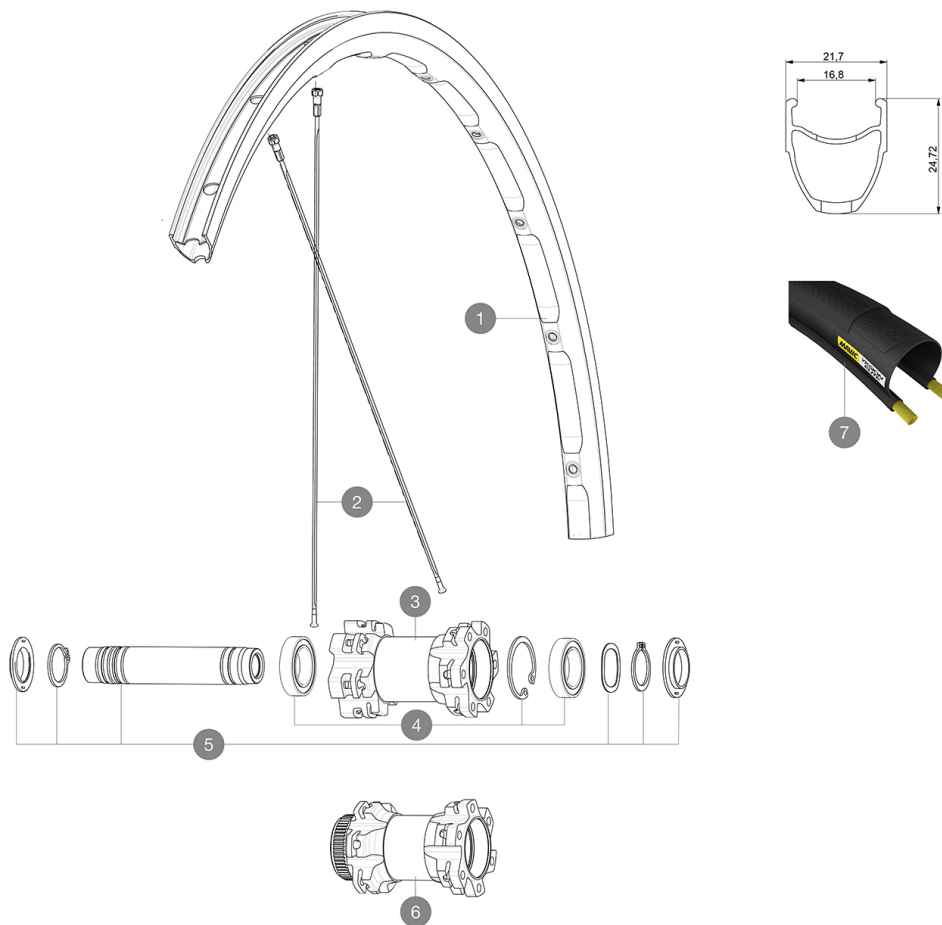

ASTM A249 304 + 0.035% C  
 15mm 32mm  
 25mm 32mm  
 23mm 8.7 bars - 125 psi, 25mm 7.7 bars - 110 psi

## RIMS

&NBSP;:

1	V2409315	KIT FRONT & REAR RIM KSYRIUM DISC 17C
1	V2734315	KIT FRONT/REAR RIM KSYRIUM DISC 18 - while stock last

## SPOKES

2	V3660401	KIT 12 FT/NDS KSYRIUM DISC FLAT SPOKE 291mm
---	----------	---