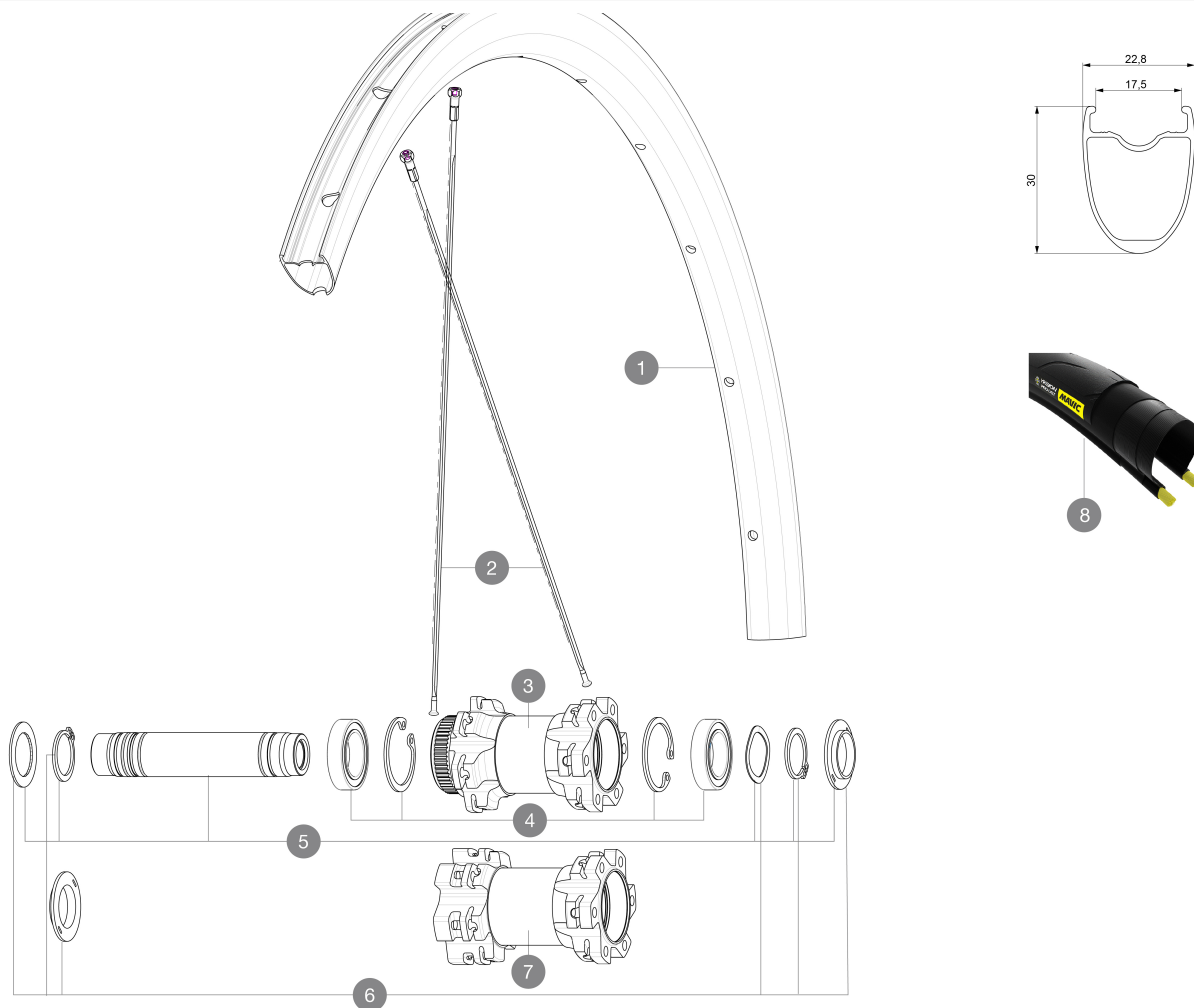

ASTM A242 2 : 15 + 15 23mm 7.7 bars - 110 psi

参照ホイール

F74221 Cos EI USTD6B Ft 12x100

F72891 Cos EI UST DCL Ft 12x100

RIMS

&NBSP;:

1	V2732715 V2900101	KIT FRONT/REAR RIM COSMIC ELITE DISC UST 23mm UST Tape For 17 to 18 Wide Road Rims
---	----------------------	---

SPOKES

2	V3660201	KIT 12 FT/NDS COSMIC ELITE UST DISC SPK 288mm
---	----------	---

HUB SHELLS

3	N/A	HUB BODY
4	99688501	BEARING KIT 9/15 D6T HUB
5	V2371801	KIT FRONT AXLE 12mm L1 + WAVED WASHER + CLIP
6	V2372701	QRM AUTO FRONT AXLE ASSEMBLY KIT > 2018
7	N/A	HUB BODY

Specifications

リム

- S6000
- S6000
- SUP
- SUP
- 6.5 mm
- 6.5 mm
- UST
- UST
- 17 mm
- 17 mm
- ETRTO : 622x17TC
- ETRTO : 622x17TC

スポーク

ABS

ホイールハブ

360

360

12mmx100mm

15mmx100mm

12mmx142mm

12x135mm

VERSIONS

6

RA

RA