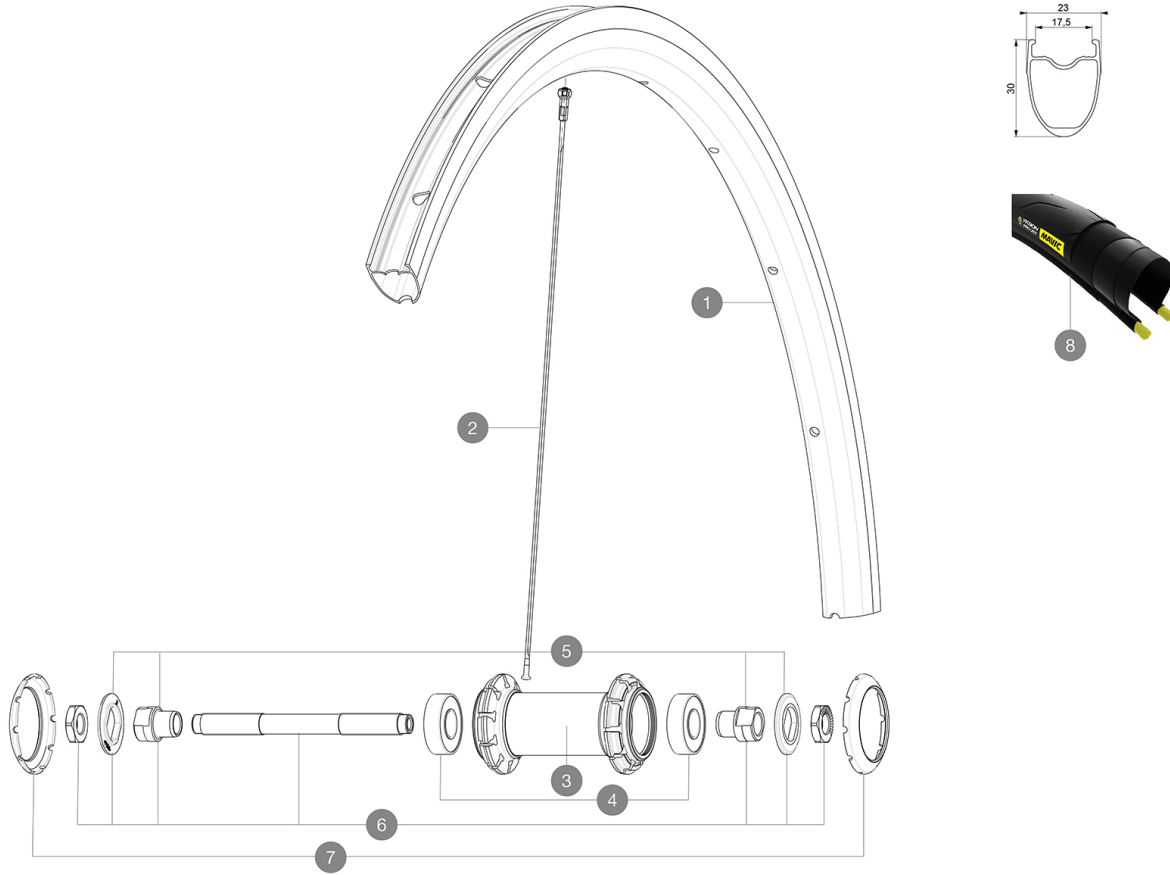

MAVIC Cosmic Elite UST

参照ホイール

F72901 Cos El 18 UST Ft

ASTM A2106 2 : 15
 120
 25
 32 mm
 25mm 7.7 bars - 110 psi

RIMS

&NBSP;:

1	V2732615	KIT FRONT/REAR RIM COSMIC ELITE UST
	V2900101	23mm UST Tape For 17 to 18 Wide Road Rims

SPOKES

2	36644801	10 BLK AERO SPOKES FRONT/NON DRIVE SIDE COSMIC ELITE
2	V2279901	KIT 10 FT/NDS COSMIC ELITE UST BTD SPK 276mm - while stock I

HUB SHELLS

4	M40318	HUB BEARING KIT 6001
5	99603801	SHORT EXPENSIBLE BEARING SUPPORTS > 2008
6	99603701	FRONT AXLE QRM ROAD 2008
7	12034401	KIT 3 HUB CAPS AERO 10 SLOTS BLACK

COMPATIBILITY

Specifications

- リム**
- S6000 30 mm
 - S6000 30 mm
 - SUP
 - SUP
 - 6.5 mm
 - 6.5 mm
 - UST
 - UST
 - 17 mm
 - 17 mm
 - ETRTO : 622x17TC
 - ETRTO : 622x17TC
- スポーク**
- 2022-03-01

- ホイールハブ**
- Sealed cartridge bearings
- Sealed cartridge bearings
- FTS-L
- FTS-L
- VERSIONS**