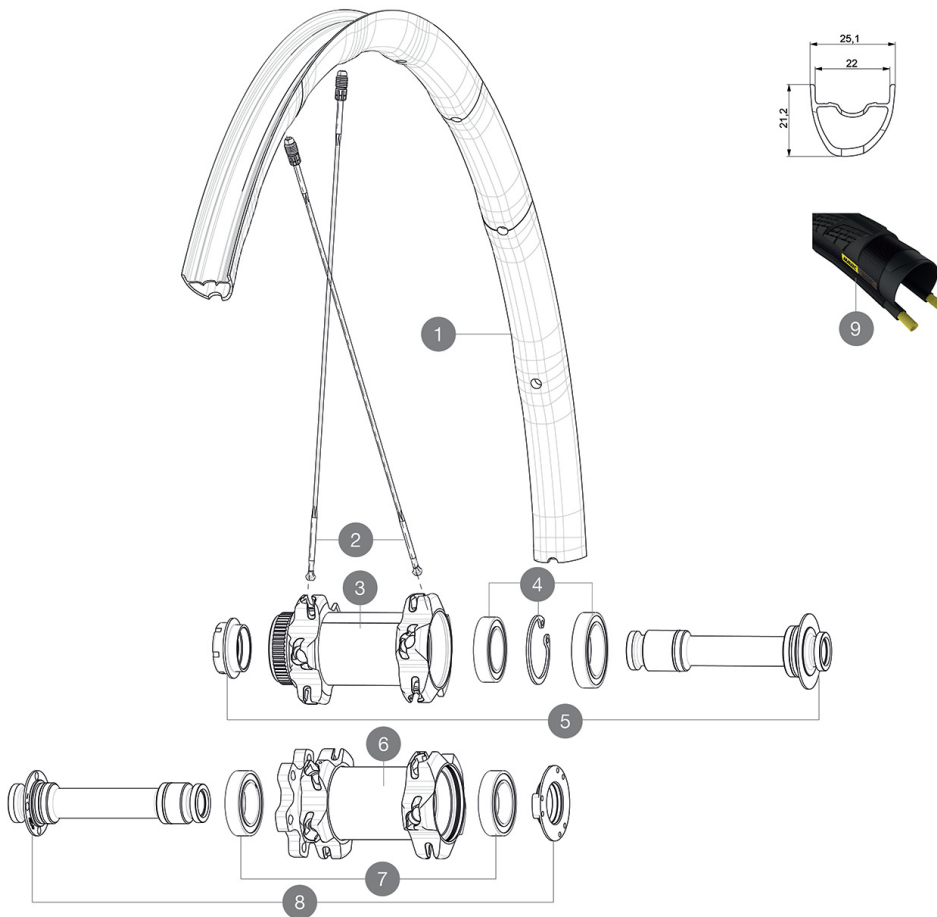

Allroad Pro UST Disc

参照ホイール

F74361 AllroadPro D6B Ft12x100

F73211 AllroadPro DCL Ft12x100

ASTM A2106 2 : 15
Recommended tyre sizes: 28 mm to 62 mm (1.1" to 2.5")
28mm 7.7 bars - 110 psi, 30mm 5.8 bars - 85 psi

RIMS

&NBSP;:

1	V2731810	KIT FRONT RIM ALLROAD PRO
---	----------	---------------------------

SPOKES

2	35113701	"11 SPOKES M7/7 FRT/NDRV BLK CROSSMAX SLR 29"" 299,5mm"
2	V2279301	KIT 1 FT 299,5mm/1 DS 277mm STP BTD ALU SPK - while stock la

HUB SHELLS

3	N/A	HUB BODY
4	99688601	BEARING KIT 9/15 DCL HUB 20x32x7 6804 + 25x37x7 6805
5	V2390701	KIT FRONT 12mm AXLE QRM+ CL
6	N/A	HUB BODY
8	V2390601	KIT FRONT 12mm AXLE QRM+ 6B

OPTIONS

V2252401	MY16 FRONT AXLE ROAD DISC 9/12/15 CENTER LOCK
V2252301	MY16 FRONT AXLE ROAD DISC 9/12/15 INT