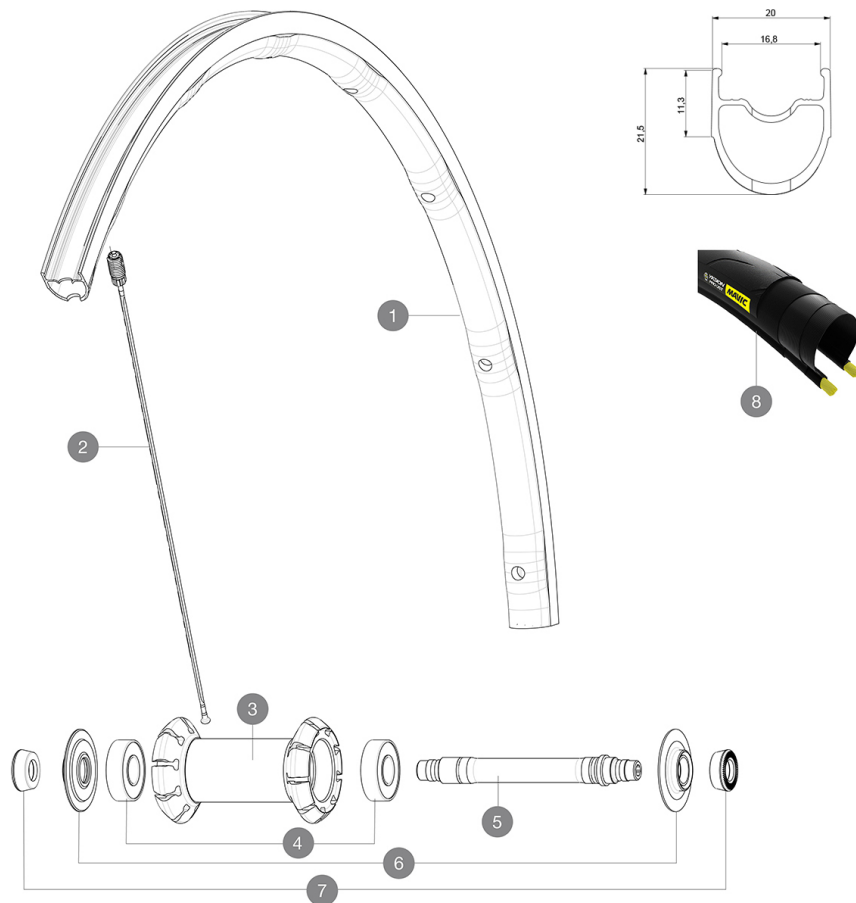

ASTM A2106 2 : 15 + 15 120 25 32 mm  
25mm 7.7 bars - 110 psi

## RIMS

&NBSP;:

1	V2730810	KIT FRONT RIM KSYRIUM ELITE UST
---	----------	---------------------------------

## SPOKES

2	V2277801	KIT 9 FT KSYRIUM ELITE UST SPOKE 286mm
---	----------	--

### リム

- Rim width: 22mm, 25mm, 24mm, 26mm
- Rim depth: SUP
- Rim shape: straight pull, bladed, double butted
- Rim weight: 17mm
- ETRTO: 622x17TC