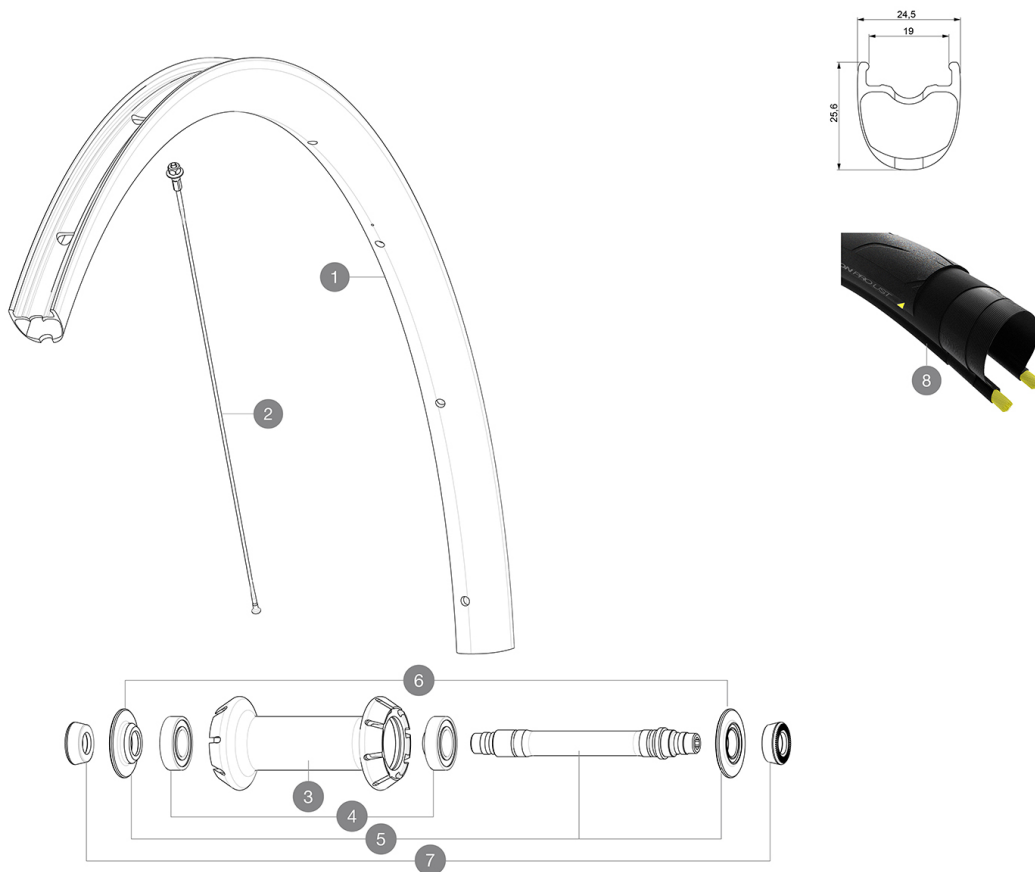

ASTM A2015 1 : 2015
 120 25 32 mm
 25/28mm 7.7 bars - 110 PSI

参照ホイール

F74351 KsyProCarSLUST Ft

RIMS

&NBSP;:

1	V2737310	KIT FRONT RIM KSYRIUM PRO CARBON SL UST
1	V2734110	KIT FRONT RIM KSYRIUM PRO CARBON SL UST - while stock last
	V3720101	25mm UST Tape for 19 to 22mm Road Rims

SPOKES

2	V3663801	KIT 12 FRT KSYR PRO CARB SL C/UST/T & NDS COSMIC PRO CARB
2	V3666001	RHT 1 FRT 285/1 NDS 291 KSYRIUM PRO CARB SL UST AERO STAMPED

HUB SHELLS

3	N/A	HUB BODY
4	M40078	FRONT HUB 6901 BEARINGS
5	30870001	FRONT AXLE ROAD RIM BRAKING QRM +
6	V2252501	FRONT SETTING NUT & DUST PROTECTOR MY16