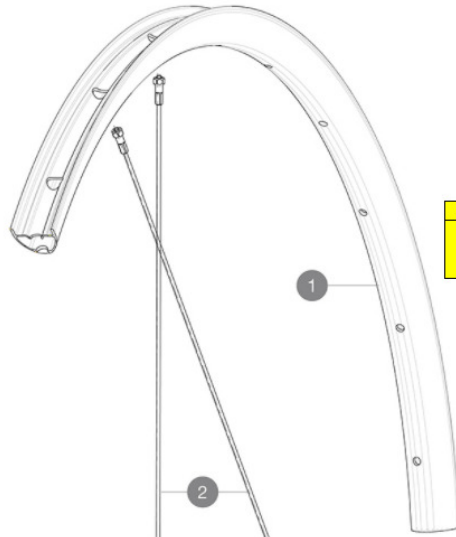

MAVIC Crossmax Light

ASTM CATEGORY 3 : offroad with jumps less than 61cm

Recommended tyre sizes: 36 mm to 64 mm (1.4" to 2.5")

参照ホイール

F80261	Xmx Light 27,5 Ft	F80271	Xmx Light 27.5 Ft Bst
--------	-------------------	--------	-----------------------

FRONT WHEEL	N°	PARTS	REFERENCE	REFERENCE BOOST
CROSSMAX LIGHT	3 BIS / 7 BIS	HUB BODY	N/A	N/A
	5 BIS / 8 BIS	AXLE	V2372301	V2372401
	6 BIS	ADAPTORS	V2372501	

RIMS

&NBSP;:

1	V2318015	KIT FRONT/REAR RIM CROSSMAX LIGHT 27,5" 22TSS
	V2620101	UST RIM TAPE 25mm (for 21-24mm wide rim)

ADAPTERS

6	V2390801	KIT 2 FORK RESTS FRONT AXLE MTB QRM AUTO
	V2372501	15mm MTB Axle Cap QRM Auto From 2019

Crossmax Light

付属品

UST (129 838 01)	

COMPATIBILITY

Freewheel: Shimano/Sram or XD	
15mm thru axle, convertible to Quick Release with optional adapters	
Rear axle: 12mm thru axle, convertible to Quick Release with optional adapters	

Weight Front 27.5": 785
Weight Front 29": 825