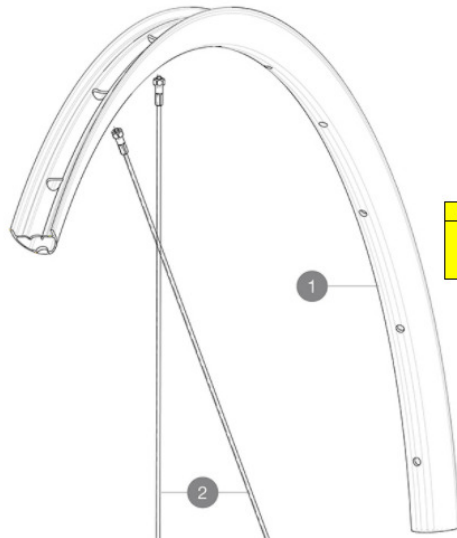

ASTM CATEGORY 3 : offroad with jumps less than 61cm

120A

参照ホイール

F80291 Xmx Light 29 Ft Bst

F80281 Xmx Light 29 Ft

FRONT WHEEL	N°	PARTS	REFERENCE	REFERENCE BOOST
CROSSMAX LIGHT	3BIS / 7BIS	HUB BODY	N/A	N/A
	5BIS / 8BIS	AXLE	V2372301	V2372401
	6 BIS	ADAPTORES	V2372501	

RIMS

&NBSP;:

- | | | |
|---|----------|---|
| 1 | V2318115 | KIT FRONT/REAR RIM CROSSMAX LIGHT 29" 22TSS |
| | V2620101 | UST RIM TAPE 25mm (for 21-24mm wide rim) |

SPOKES

- | | | |
|---|----------|--|
| 2 | V2385401 | KIT 12 FT/NDS CROSSMAX LIGHT 29" SPK 296mm |
|---|----------|--|

ADAPTERS

- | | | |
|---|----------|--|
| 6 | V2390801 | KIT 2 FORK RESTS FRONT AXLE MTB QRM AUTO |
| | V2372501 | 15mm MTB Axle Cap QRM Auto From 2019 |

Crossmax Light 29

付属品

UST (129 838 01)	

COMPATIBILITY

Freewheel: Shimano/Sram or XD	
15mm thru axle, convertible to Quick Release with optional adapters	
Rear axle: 12mm thru axle, convertible to Quick Release with optional adapters	

Specifications

リム

- S6106
- SUP
- 6.5 mm
- UST
- 22 mm
- ETRTO size 27.5" : 584x22ss
- ETRTO size 29" : 622x22ss