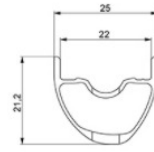

ASTM CATEGORY 3 : offroad with jumps less than 61cm

120A

参照ホイール

F80291 Xmx Light 29 Ft Bst

F80281 Xmx Light 29 Ft

FRONT WHEEL	N°	PARTS	REFERENCE	REFERENCE BOOST
CROSSMAX LIGHT	3BIS / 7BIS	HUB BODY	N/A	N/A
	5BIS / 8BIS	AXLE	V2372301	V2372401
	6 BIS	ADAPTORES	V2372501	

RIMS

&NBSP;:

- | | | |
|---|----------|---|
| 1 | V2318115 | KIT FRONT/REAR RIM CROSSMAX LIGHT 29" 22TSS |
| | V2620101 | UST RIM TAPE 25mm (for 21-24mm wide rim) |

SPOKES

- | | | |
|---|----------|--|
| 2 | V2385401 | KIT 12 FT/NDS CROSSMAX LIGHT 29" SPK 296mm |
|---|----------|--|

HUB SHELLS

- | | | |
|---|----------|---|
| 3 | N/A | HUB BODY |
| | N/A | HUB BODY |
| 4 | 99688501 | BEARING KIT 9/15 D6T HUB |
| 5 | V2371901 | KIT FRONT AXLE MTB L1 QRM AUTO 15x100mm |
| | V2372301 | KIT 100mm AXLE QRM AUTO MTB > 2019 |
| 7 | N/A | HUB BODY |
| | N/A | HUB BODY |
| 8 | V2372001 | KIT FRONT AXLE MTB L1 QRM AUTO BOOST 15x110mm |
| | V2372401 | KIT 110mm AXLE QRM AUTO MTB > 2019 |

Freewheel: Shimano/Sram or XD	
15mm thru axle, convertible to Quick Release with optional adapters	
Rear axle: 12mm thru axle, convertible to Quick Release with optional adapters	

Specifications

リム

- S6106
- SUP
- 6.5 mm
- UST
- 22 mm
- ETRTO size 27.5" : 584x22ss
- ETRTO size 29" : 622x22ss