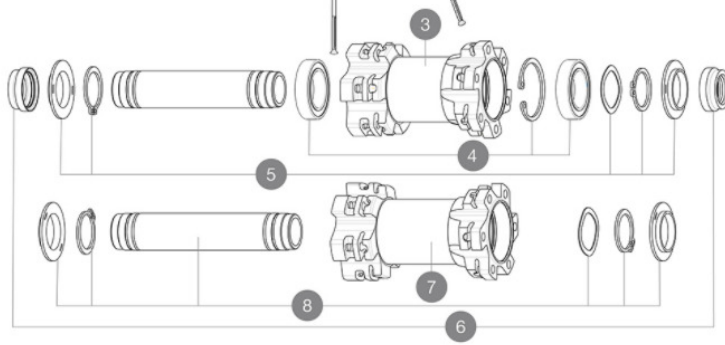

ASTM CATEGORY 3 : offroad with jumps less than 61cm

120A

参照ホイール

F80291 Xmx Light 29 Ft Bst

F80281 Xmx Light 29 Ft

FRONT WHEEL	N°	PARTS	REFERENCE	REFERENCE BOOST
CROSSMAX LIGHT	3BIS / 7BIS	HUB BODY	N/A	N/A
	5BIS / 8BIS	AXLE	V2372301	V2372401
	6 BIS	ADAPTORES	V2372501	

RIMS

&NBSP;:

- | | | |
|---|----------|---|
| 1 | V2318115 | KIT FRONT/REAR RIM CROSSMAX LIGHT 29" 22TSS |
| | V2620101 | UST RIM TAPE 25mm (for 21-24mm wide rim) |

SPOKES

- | | | |
|---|----------|--|
| 2 | V2385401 | KIT 12 FT/NDS CROSSMAX LIGHT 29" SPK 296mm |
|---|----------|--|

ADAPTERS

- | | | |
|---|----------|--|
| 6 | V2390801 | KIT 2 FORK RESTS FRONT AXLE MTB QRM AUTO |
| | V2372501 | 15mm MTB Axle Cap QRM Auto From 2019 |

Crossmax Light 29

付属品

UST (129 838 01)	

COMPATIBILITY

Freewheel: Shimano/Sram or XD	
15mm thru axle, convertible to Quick Release with optional adapters	
Rear axle: 12mm thru axle, convertible to Quick Release with optional adapters	

Specifications

リム

- S6106
- SUP
- 6.5 mm
- UST
- 22 mm
- ETRTO size 27.5" : 584x22ss
- ETRTO size 29" : 622x22ss