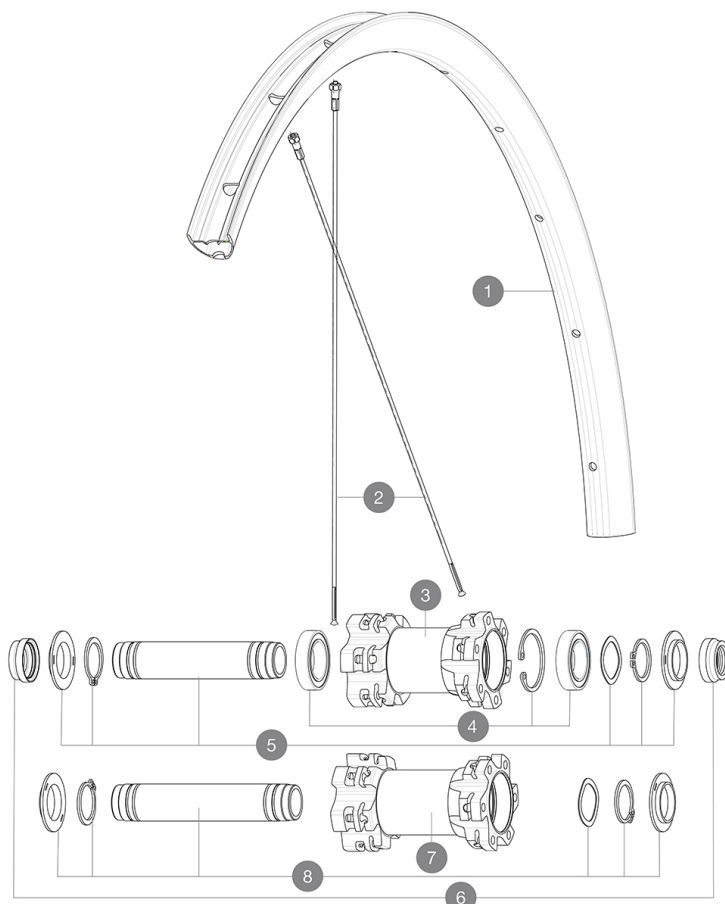

ASTM CATEGORY 3 : offroad with jumps less than 61cm

Recommended tyre sizes: 36 mm to 64 mm (1.4" to 2.5")

## 参照ホイール

F73731 Xmx27,5FtBst

F73271 Xmx27,5Ft

## RIMS

&NBSP;:

1	V2317815 V2620101	KIT FRONT/REAR RIM CROSSMAX 27,5" 22TSS UST RIM TAPE 25mm (for 21-24mm wide rim)
---	----------------------	---

## SPOKES

2	V2385301	KIT 12 FT/NDS CROSSMAX LIGHT 27,5" SPK 278mm
---	----------	--