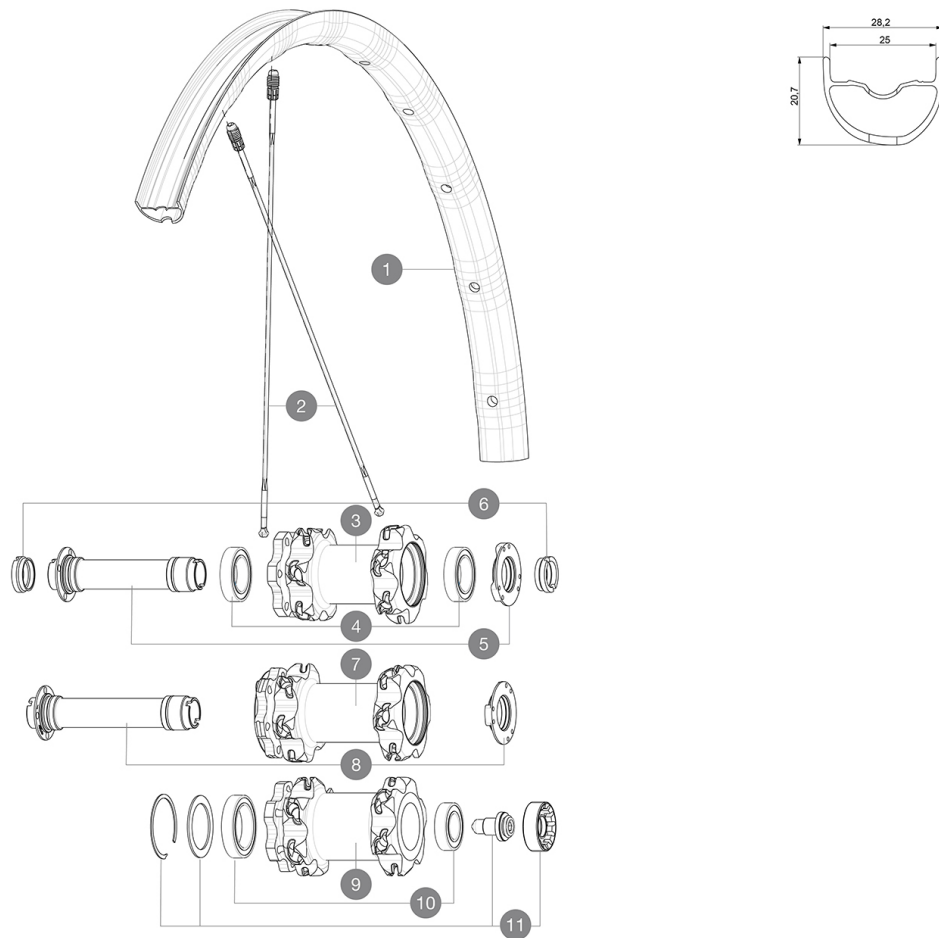

MAVIC XA Pro 29

ASTM CATEGORY 3 : offroad with jumps less than 61cm

120

Recommended tyre sizes: 46 to 64 mm (1.8" to 2.5")

参照ホイール

F80321 Xa Pro 29 Ft

F80521 Xa Pro 29 Ft Lefty 60

F80331 Xa Pro 29 Ft Bst

RIMS

&NBSP;:

1	V2318510	KIT FRONT RIM XA PRO 29"

SPOKES

2	V2384801	KIT 12 FRONT + 1 REAR NON-DRIVE SIDE BUTTED ZICRAL SPOKES
2	V2385601	KIT 1 FT/RR XA PRO 29" BUTTED ALU SPOK 293mm - while stock

HUB SHELLS

3	N/A	HUB BODY
4	99688501	BEARING KIT 9/15 D6T HUB
5	V2252301	MY16 FRONT AXLE ROAD DISC 9/12/15 INT
7	N/A	HUB BODY
8	V2370701	KIT FRONT QRM+ AXLE BOOST INTL 110mm
9	N/A	HUB BODY
10	M40771	BEARING KIT FOR LEFTY HUB
11	36709301	ASSEMBLY KIT CROSSROC SUPERMAX

OPTIONS

V2650201	ADAPTER Front Torque Cap 15x31 MTB QRM +

ADAPTERS

6	B4104401	15mm FT Road Axle Adapters 16
	B4104301	9mm FT road Axle Adapters 16