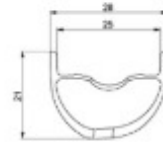

MAVIC E-XA Elite

ASTM CATEGORY 3 : offroad with jumps less than 61cm

Recommended tyre sizes: 46 to 64 mm (1.8" to 2.5")

参照ホイール

F80351 E-Xa Elite 27,5 Ft Bst

RIMS

&NBSP;:

1	V2980115 V2700101	KIT FRONT/REAR RIM XA ELITE 27,5" 25mm BLACK TUBELESS STRAPE 28mm for 25 to 27mm wide rims
---	----------------------	--

SPOKES

2	V2381101	12 FRT + REAR NON-DRIVE SIDE SPOKES 277mm CROSSRIDE TUBELESS
---	----------	--

HUB SHELLS

3	N/A	HUB BODY
	N/A	HUB BODY
4	99688501	BEARING KIT 9/15 D6T HUB
5	V2371901	KIT FRONT AXLE MTB L1 QRM AUTO 15x100mm
	V2372301	KIT 100mm AXLE QRM AUTO MTB > 2019
7	N/A	HUB BODY
	N/A	HUB BODY
8	V2372001	KIT FRONT AXLE MTB L1 QRM AUTO BOOST 15x110mm
	V2372401	KIT 110mm AXLE QRM AUTO MTB > 2019
9	V2372701	QRM AUTO FRONT AXLE ASSEMBLY KIT > 2018

MAVIC E-XA Elite

付属品

UST (129 838 01)	

COMPATIBILITY

Freewheel: Shimano/Sram or XD	
-------------------------------	--

Specifications

リム

- S6000
- SUP
- ISM 4D
- 6.5 mm
- UST
- 25 mm
- ETRTO size 27.5" : 584x25ss
- ETRTO size 29" : 622x25ss
- Boost only (front 110, rear 148)

スポーク

- 24
- 2A

ホイールハブ

- ITS-4 QRM Auto alloy

VERSIONS

- Hub width : Boost only (front 110, rear 148)

ホイールの重み

- Weight Front 27.5": 775
- Weight Front 29": 815