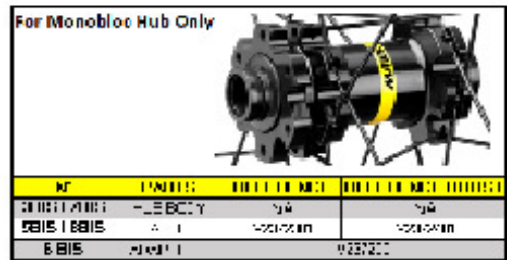

MAVIC E-XA Elite

ASTM CATEGORY 3 : offroad with jumps less than 61cm

Recommended tyre sizes: 46 to 64 mm (1.8" to 2.5")

参照ホイール

F80351 E-Xa Elite 27,5 Ft Bst

RIMS

&NBSP;:

1	V2980115 V2700101	KIT FRONT/REAR RIM XA ELITE 27,5" 25mm BLACK TUBELESS STRAPE 28mm for 25 to 27mm wide rims
---	----------------------	--

SPOKES

2	V2381101	12 FRT + REAR NON-DRIVE SIDE SPOKES 277mm CROSSRIDE TUBELESS
---	----------	--

HUB SHELLS

3	N/A	HUB BODY
	N/A	HUB BODY
4	99688501	BEARING KIT 9/15 D6T HUB
5	V2371901	KIT FRONT AXLE MTB L1 QRM AUTO 15x100mm
	V2372301	KIT 100mm AXLE QRM AUTO MTB > 2019
7	N/A	HUB BODY
	N/A	HUB BODY
8	V2372001	KIT FRONT AXLE MTB L1 QRM AUTO BOOST 15x110mm
	V2372401	KIT 110mm AXLE QRM AUTO MTB > 2019
9	V2372701	QRM AUTO FRONT AXLE ASSEMBLY KIT > 2018

MAVIC E-XA Elite

付属品

UST (129 838 01)	

COMPATIBILITY

Freewheel: Shimano/Sram or XD	
-------------------------------	--

Specifications

リム

- S6000
- SUP
- ISM 4D
- 6.5 mm
- UST
- 25 mm
- ETRTO size 27.5" : 584x25ss
- ETRTO size 29" : 622x25ss
- Boost only (front 110, rear 148)

スポーク

- 24
- 2A

ホイールハブ

- ITS-4 QRM Auto alloy

VERSIONS

- Hub width : Boost only (front 110, rear 148)

ホイールの重み

- Weight Front 27.5": 775
- Weight Front 29": 815