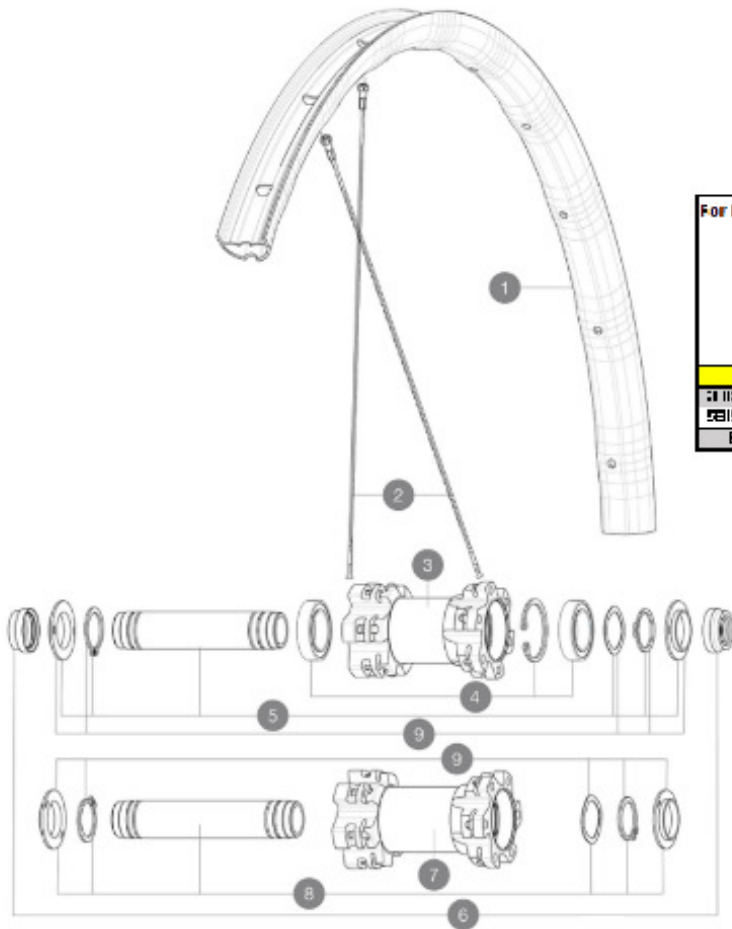

MAVIC E-XA Elite

ASTM CATEGORY 3 : offroad with jumps less than 61cm

Recommended tyre sizes: 46 to 64 mm (1.8" to 2.5")

参照ホイール

F80351 E-Xa Elite 27,5 Ft Bst

RIMS

&NBSP;:

1	V2980115 V2700101	KIT FRONT/REAR RIM XA ELITE 27,5" 25mm BLACK TUBELESS STRAPE 28mm for 25 to 27mm wide rims
---	----------------------	--

SPOKES

2	V2381101	12 FRT + REAR NON-DRIVE SIDE SPOKES 277mm CROSSRIDE TUBELESS
---	----------	--

HUB SHELLS

3	N/A	HUB BODY
	N/A	HUB BODY
4	99688501	BEARING KIT 9/15 D6T HUB
5	V2371901	KIT FRONT AXLE MTB L1 QRM AUTO 15x100mm
	V2372301	KIT 100mm AXLE QRM AUTO MTB > 2019
7	N/A	HUB BODY
	N/A	HUB BODY
8	V2372001	KIT FRONT AXLE MTB L1 QRM AUTO BOOST 15x110mm
	V2372401	KIT 110mm AXLE QRM AUTO MTB > 2019
9	V2372701	QRM AUTO FRONT AXLE ASSEMBLY KIT > 2018

OPTIONS

V2650301	TorqueCapsAdaptMTB QRM Auto Ft
----------	--------------------------------

ADAPTERS

6	V2390801	KIT 2 FORK RESTS FRONT AXLE MTB QRM AUTO
	V2372501	15mm MTB Axle Cap QRM Auto From 2019
	99694101	2 REDUCERS 15/9mm

スポーク

- 24
- 2A

ホイールハブ

- ITS-4 QRM Auto alloy

VERSIONS

- Hub width : Boost only (front 110, rear 148)

ホイールの重み

- Weight Front 27.5": 775
- Weight Front 29": 815