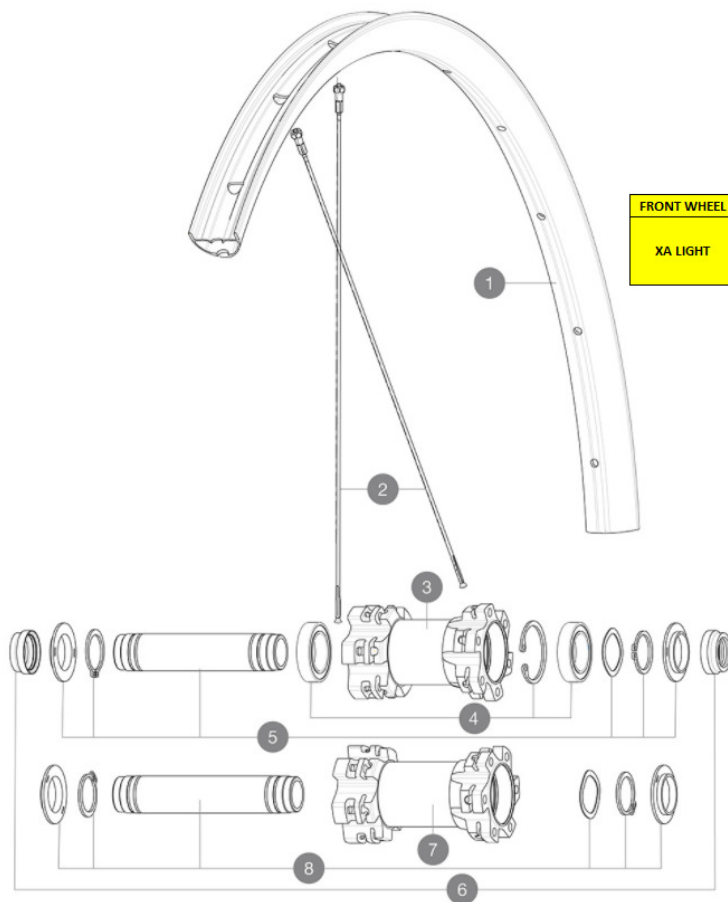

MAVIC XA Light 29

ASTM CATEGORY 3 : offroad with jumps less than 61cm

Recommended tyre sizes: 46 to 64 mm (1.8" to 2.5")

参照ホイール

F80361 Xa Light 29 Ft

F80371 Xa Light 29 Ft Bst

FRONT WHEEL	N°	PARTS	REFERENCE	REFERENCE BOOST
XA LIGHT	3BIS / 7BIS	HUB BODY	N/A	N/A
	5BIS / 8BIS	AXLE	V2372301	V2372401
	6 BIS	ADAPTORS	V2372501	

RIMS

&NBSP;:

1	V2318315	KIT FRONT/REAR RIM XA/XA LIGHT 29" 25TSS
	V2700101	UST Tape 28mm for 25 to 27mm wide rims

SPOKES

2	V2385401	KIT 12 FT/NDS CROSSMAX LIGHT 29" SPK 296mm
---	----------	--

HUB SHELLS

	N/A	HUB BODY
4	99688501	BEARING KIT 9/15 D6T HUB
5	V2371901	KIT FRONT AXLE MTB L1 QRM AUTO 15x100mm
	V2372301	KIT 100mm AXLE QRM AUTO MTB > 2019
	N/A	HUB BODY
8	V2372001	KIT FRONT AXLE MTB L1 QRM AUTO BOOST 15x110mm
	V2372401	KIT 110mm AXLE QRM AUTO MTB > 2019

ADAPTORS

6	V2390801	KIT 2 FORK RESTS FRONT AXLE MTB QRM AUTO
	V2372501	15mm MTB Axle Cap QRM Auto From 2019

MAVIC XA Light 29

付属品

MAVIC 355 466 01	
UST 129 838 01	

COMPATIBILITY

Freewheel: Shimano/Sram or XD	
15mm thru axle	
Rear axle: 12mm thru axle, convertible to Quick Release with optional adapters	

Specifications

リム

- S6106
- SUP
- Axle: 6.5 mm
- UST
- 25 mm
- ETRTO size 27.5" : 584x25ss
- ETRTO size 29" : 622x25ss

スポーク

- 24
- 2

ホイールハブ

- QRM Auto
- QRM
- TS-2

VERSIONS