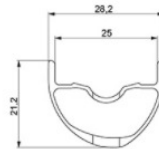

MAVIC XA Light 29

ASTM CATEGORY 3 : offroad with jumps less than 61cm

Recommended tyre sizes: 46 to 64 mm (1.8" to 2.5")

参照ホイール

F80361 Xa Light 29 Ft

F80371 Xa Light 29 Ft Bst

FRONT WHEEL	N°	PARTS	REFERENCE	REFERENCE BOOST
XA LIGHT	3BIS / 7BIS	HUB BODY	N/A	N/A
	5BIS / 8BIS	AXLE	V2372301	V2372401
	6 BIS	ADAPTORS	V2372501	

RIMS

&NBSP;:

1	V2318315	KIT FRONT/REAR RIM XA/XA LIGHT 29" 25TSS
	V2700101	UST Tape 28mm for 25 to 27mm wide rims

SPOKES

2	V2385401	KIT 12 FT/NDS CROSSMAX LIGHT 29" SPK 296mm
---	----------	--

HUB SHELLS

	N/A	HUB BODY
4	99688501	BEARING KIT 9/15 D6T HUB
5	V2371901	KIT FRONT AXLE MTB L1 QRM AUTO 15x100mm
	V2372301	KIT 100mm AXLE QRM AUTO MTB > 2019
	N/A	HUB BODY
8	V2372001	KIT FRONT AXLE MTB L1 QRM AUTO BOOST 15x110mm
	V2372401	KIT 110mm AXLE QRM AUTO MTB > 2019

Specifications

リム

- S6106
- SUP
- Axle: 6.5 mm
- UST
- 25 mm
- ETRTO size 27.5" : 584x25ss
- ETRTO size 29" : 622x25ss

スポーク

- 24
- 2

ホイールハブ

- QRM Auto
- QRM
- TS-2

VERSIONS