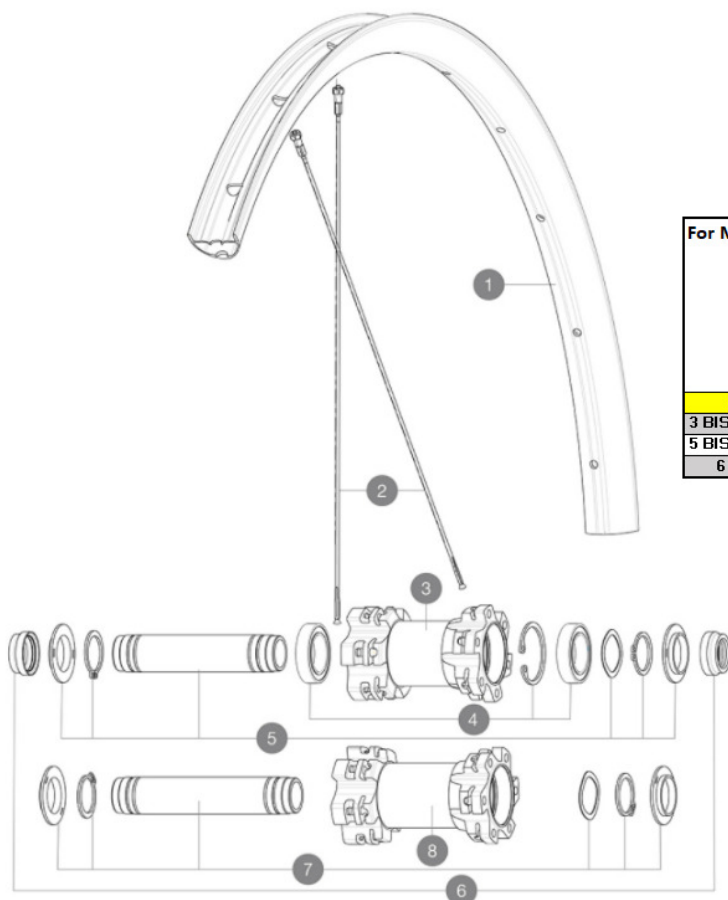

ASTM CATEGORY 3 : offroad with jumps less than 61cm

Recommended tyre sizes: 46 to 64 mm (1.8" to 2.5")

参照ホイール

F73811 Xa27,5FtBst F73311 Xa27,5Ft

For Monobloc Hub Only

N°	PARTS	REFERENCE	REFERENCE BOOST
3 BIS / 8 BIS	HUB BODY	N/A	N/A
5 BIS / 7 BIS	AXLE	V2372301	V2372401
6 BIS	ADAPTORS	V2372501	

RIMS

&NBSP;:

1	V2318215	KIT FRONT/REAR RIM XA/XA LIGHT 27,5" 25TSS
	V2700101	UST Tape 28mm for 25 to 27mm wide rims

SPOKES

2	36690101	"12 SPOKES FRONT/OPP DRIVE SIDE CROSSONE 650b/27,5" 278mm"
---	----------	---

HUB SHELLS

	N/A	HUB BODY
4	99688501	BEARING KIT 9/15 D6T HUB
5	V2371901	KIT FRONT AXLE MTB L1 QRM AUTO 15x100mm
	V2372301	KIT 100mm AXLE QRM AUTO MTB > 2019
7	V2372001	KIT FRONT AXLE MTB L1 QRM AUTO BOOST 15x110mm
	V2372401	KIT 110mm AXLE QRM AUTO MTB > 2019
	N/A	HUB BODY

ADAPTORS

6	V2390801	KIT 2 FORK RESTS FRONT AXLE MTB QRM AUTO
	V2372501	15mm MTB Axle Cap QRM Auto From 2019