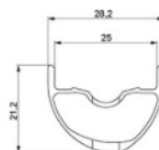

ASTM CATEGORY 3 : offroad with jumps less than 61cm

Recommended tyre sizes: 46 to 64 mm (1.8" to 2.5")

参照ホイール

F73331	Xa29Ft	F73821	Xa29FtBst

For Monobloc Hub Only

N°	PARTS	REFERENCE	REFERENCE BOOST
3 BIS / 8 BIS	HUB BODY	N/A	N/A
5 BIS / 7 BIS	AXLE	V2372301	V2372401
6 BIS	ADAPTORS	V2372501	

RIMS

&NBSP;:

1	V2318315	KIT FRONT/REAR RIM XA/XA LIGHT 29" 25TSS
	V2700101	UST Tape 28mm for 25 to 27mm wide rims

SPOKES

2	36690301	"12 SPOKES FRONT/OPP DRIVE SIDE CROSSONE 29"" 296mm"

HUB SHELLS

	N/A	HUB BODY
4	99688501	BEARING KIT 9/15 D6T HUB
5	V2371901	KIT FRONT AXLE MTB L1 QRM AUTO 15x100mm
	V2372301	KIT 100mm AXLE QRM AUTO MTB > 2019
7	V2372001	KIT FRONT AXLE MTB L1 QRM AUTO BOOST 15x110mm
	V2372401	KIT 110mm AXLE QRM AUTO MTB > 2019
	N/A	HUB BODY

ADAPTORS

6	V2390801	KIT 2 FORK RESTS FRONT AXLE MTB QRM AUTO
	V2372501	15mm MTB Axle Cap QRM Auto From 2019