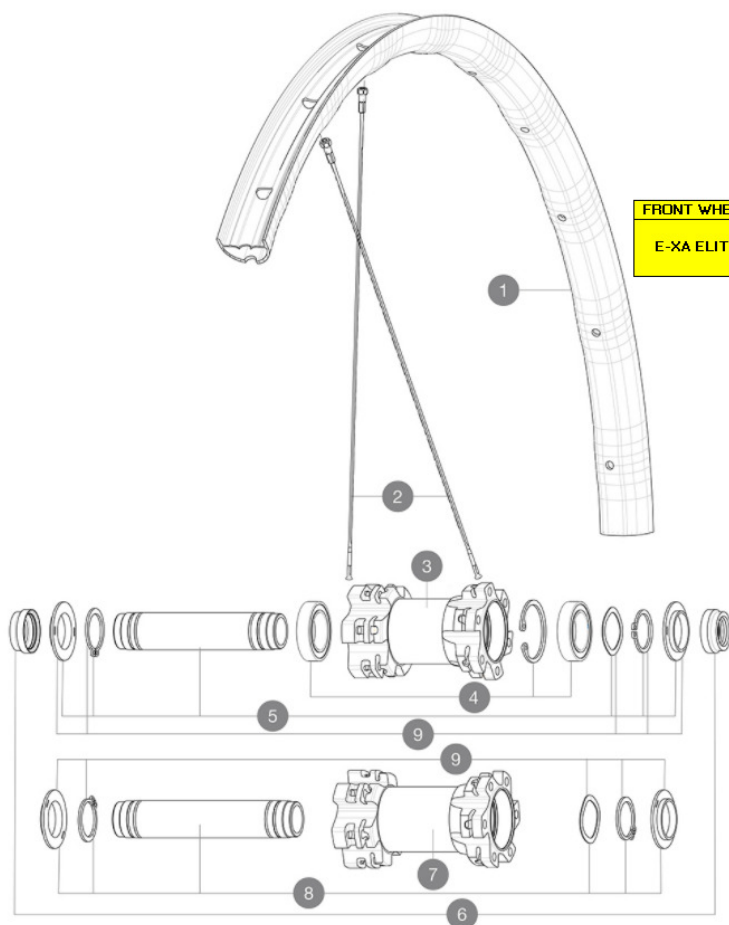

ASTM CATEGORY 3 : offroad with jumps less than 61cm

Recommended tyre sizes: 46 to 64 mm (1.8" to 2.5")

参照ホイール

F80341 E-Xa Elite 29 Ft Bst

FRONT WHEEL	N°	PARTS	REFERENCE	REFERENCE BOOST
E-XA ELITE	3BIS / 7BIS	HUB BODY	N/A	N/A
	5BIS / 8BIS	AXLE	V2372301	V2372401
	6 BIS	ADAPTORS		V2372501

RIMS

&NBSP;:

1	V2990115 V2700101	KIT FRONT/REAR RIM XA ELITE 29" 25mm BLACK TUBELESS STRAP Type 28mm for 25 to 27mm wide rims
---	----------------------	-------------------------------------------------------------------------------------------------

SPOKES

2	V2381401	KIT 12 FT/RR BUTTED SPOKES 296mm MTB 29"
---	----------	------------------------------------------

HUB SHELLS

3	N/A	HUB BODY
	N/A	HUB BODY
4	99688501	BEARING KIT 9/15 D6T HUB
5	V2371901	KIT FRONT AXLE MTB L1 QRM AUTO 15x100mm
	V2372301	KIT 100mm AXLE QRM AUTO MTB > 2019
7	N/A	HUB BODY
	N/A	HUB BODY
8	V2372001	KIT FRONT AXLE MTB L1 QRM AUTO BOOST 15x110mm
	V2372401	KIT 110mm AXLE QRM AUTO MTB > 2019
9	V2372701	QRM AUTO FRONT AXLE ASSEMBLY KIT > 2018

OPTIONS

V2650301	TorqueCapsAdaptMTB QRM Auto Ft
----------	--------------------------------

ADAPTERS

6	V2390801	KIT 2 FORK RESTS FRONT AXLE MTB QRM AUTO
	V2372501	15mm MTB Axle Cap QRM Auto From 2019
	99694101	2 REDUCERS 15/9mm