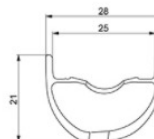

ASTM CATEGORY 3 : offroad with jumps less than 61cm

Recommended tyre sizes: 46 to 64 mm (1.8" to 2.5")

参照ホイール

F80341 E-Xa Elite 29 Ft Bst

FRONT WHEEL	N°	PARTS	REFERENCE	REFERENCE BOOST
E-XA ELITE	3BIS / 7BIS	HUB BODY	N/A	N/A
	5BIS / 8BIS	AXLE	V2372301	V2372401
	6 BIS	ADAPTORS		V2372501

RIMS

&NBSP;:

1	V2990115 V2700101	KIT FRONT/REAR RIM XA ELITE 29" 25mm BLACK TUBELESS STRAP Type 28mm for 25 to 27mm wide rims
---	----------------------	-------------------------------------------------------------------------------------------------

SPOKES

2	V2381401	KIT 12 FT/RR BUTTED SPOKES 296mm MTB 29"
---	----------	------------------------------------------

HUB SHELLS

3	N/A	HUB BODY
	N/A	HUB BODY
4	99688501	BEARING KIT 9/15 D6T HUB
5	V2371901	KIT FRONT AXLE MTB L1 QRM AUTO 15x100mm
	V2372301	KIT 100mm AXLE QRM AUTO MTB > 2019
7	N/A	HUB BODY
	N/A	HUB BODY
8	V2372001	KIT FRONT AXLE MTB L1 QRM AUTO BOOST 15x110mm
	V2372401	KIT 110mm AXLE QRM AUTO MTB > 2019
9	V2372701	QRM AUTO FRONT AXLE ASSEMBLY KIT > 2018

スポーク

- **Shape : straight pull, bladed, double butted**
- **24**
- **2**

ホイールハブ

- **ITS-4 QRM Auto alloy**

VERSIONS

- **Boost only (front 110, rear 148)**

ホイールの重み