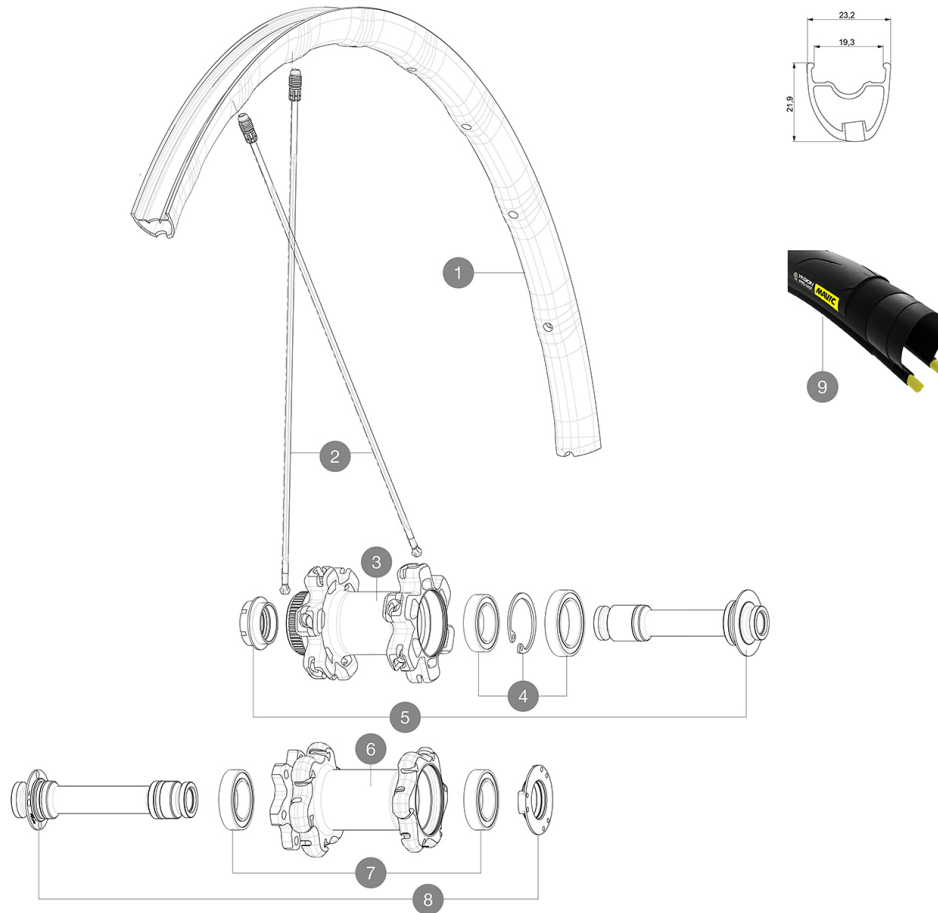

## 参照ホイール

F75801 KsyPro UST D6B12x100Ft

F75811 KsyPro UST DCL12x100Ft

ASTM A2106 2 : 15A 25 32 mm  
120A 25 32 mm  
2A 25/28mm 7.7 bars - 110 PSI

### RIMS

&NBSP;:

1	V2731610	KIT FRONT RIM KSYRIUM PRO DISC UST 19C
---	----------	--

### SPOKES

2	V2730515	KIT 1 FT/1 NDS STAMPED BTD ALU SPOKE 291.5mm - while stock I
2	V2272501	12 FRT + REAR NON-DRIVE SIDE SPOKES 291,5mm KSYRIUM PRO ALLR