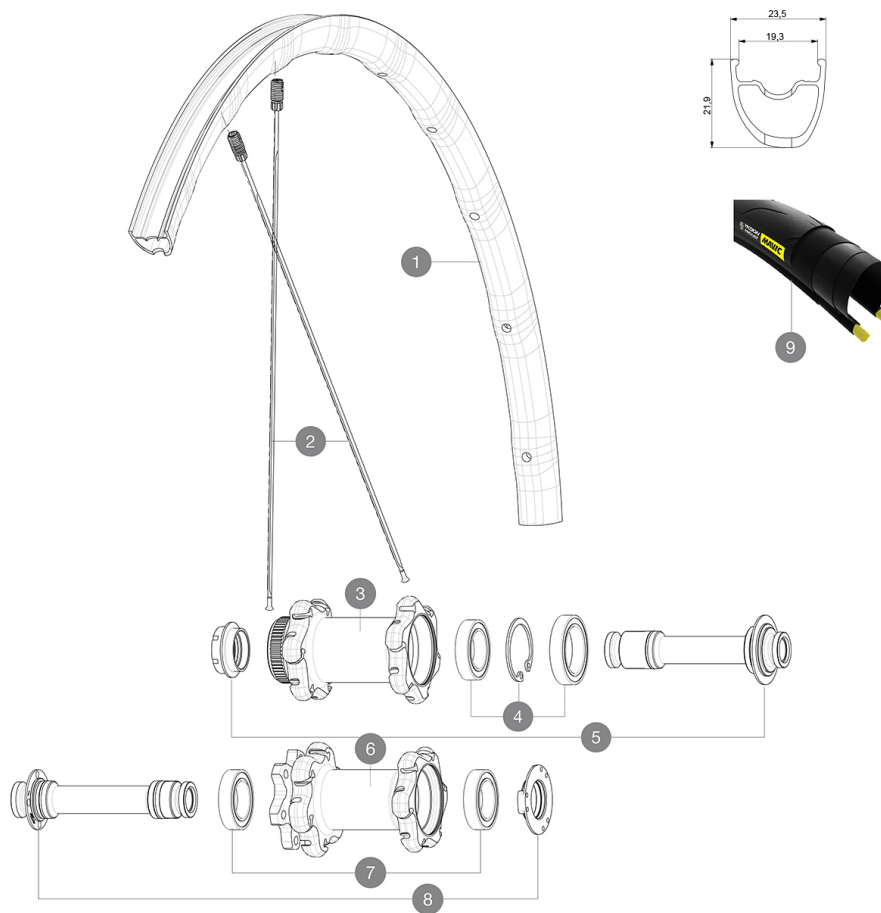

ASTM A2106 2 : 15 + 15 120 25 32 mm
25/28mm 7.7 bars - 110 PSI

参照ホイール

F75841 KsyEI UST D6B12x100Ft

F75851 KsyEI UST DCL12x100Ft

RIMS

&NBSP;:

1	V2731010	KIT FRONT RIM KSYRIUM ELITE DISC UST
---	----------	--------------------------------------

SPOKES

2	V2273401	KIT 12 FRT/NON DRIVE SIDE BUTTED SPOKE 297mm
---	----------	----------------------------------------------

HUB SHELLS

3	N/A	HUB BODY
4	99688601	BEARING KIT 9/15 DCL HUB 20x32x7 6804 + 25x37x7 6805
5	V2390701	KIT FRONT 12mm AXLE QRM+ CL
6	N/A	HUB BODY
7	99688501	BEARING KIT 9/15 D6T HUB
8	V2390601	KIT FRONT 12mm AXLE QRM+ 6B

12mmx100mm	
15mm	
12mm	
12mm thru axle, convertible to Quick Release with optional adapters	
12mm	

Specifications

- リム
- 22mm
 - SUP
 - ISM 4D
 - 6.5mm
 - 6.5mm
 - UST
 - UST
 - 19mm
 - 19mm
 - ETRTO 622x19TC
 - ETRTO 622x19TC

- スポーク
- 24
 - 24

- ホイールハブ
- QRM Auto
 - 360
 - 360
 - 12mmx100mm
 - 15mmx100mm
 - 12mmx142mm
 - 12x135mm

- VERSIONS
- 6A
 - RA

- ホイールの重み
- 770