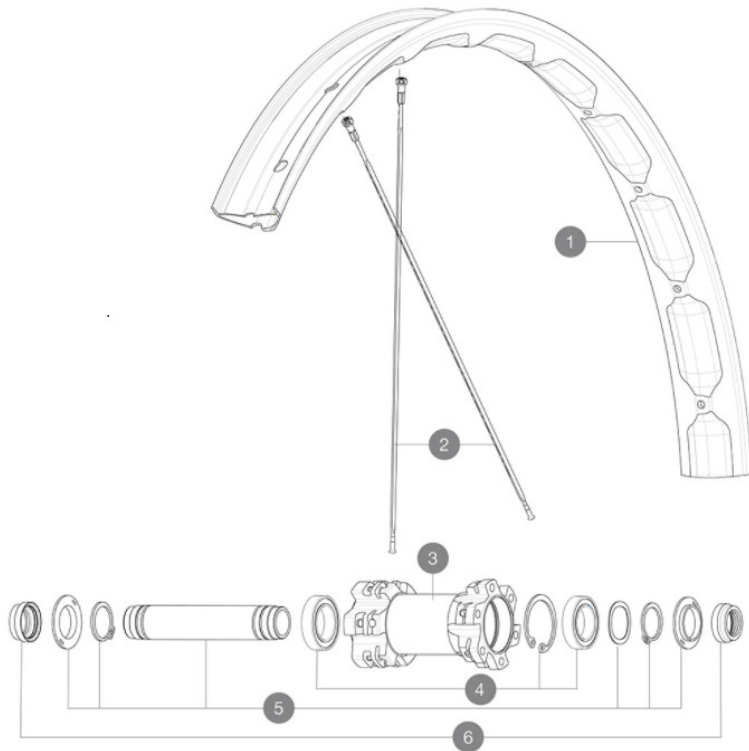

MAVIC XA Elite 27+

ASTM CATEGORY 3 : offroad with jumps less than 61cm

Recommended tyre sizes: 65 to 81 mm (2.5" to 3.2")

参照ホイール

F76171 XA Elite 27+ Ft Bst NT

| FRONT WHEEL | N° | PARTS | REFERENCE BOOST |
|--------------|-------|----------|-----------------|
| XA ELITE 27+ | 3 BIS | HUB BODY | N/A |
| | 5 BIS | AXLE | V2372401 |
| | 6 BIS | ADAPTORS | V2372501 |

RIMS

&NBSP;:

| | | |
|---|----------|--|
| 1 | V2319115 | KIT FRONT/REAR RIM E-XA/XA ELITE 27,5"+ 40 TSS |
| | V3700101 | 43mm UST Tape For 40mm Wide Rims |

SPOKES

| | | |
|---|----------|---|
| 2 | V3666501 | KIT 12 FRT/NDS AKSIUM ELITE UST Disc 650B FLAT SPOKE 277mm |
| 2 | V2386201 | KIT 12 FRT/REAR E-XA/XA ELITE 27,5" BLACK NIPPLES - while s |

HUB SHELLS

| | | |
|---|----------|---|
| 3 | N/A | HUB BODY |
| | N/A | HUB BODY |
| 4 | 99688501 | BEARING KIT 9/15 D6T HUB |
| 5 | V2372001 | KIT FRONT AXLE MTB L1 QRM AUTO BOOST 15x110mm |
| | V2372401 | KIT 110mm AXLE QRM AUTO MTB > 2019 |

ADAPTERS

| | | |
|---|----------|--|
| 6 | V2390801 | KIT 2 FORK RESTS FRONT AXLE MTB QRM AUTO |
| | V2372501 | 15mm MTB Axle Cap QRM Auto From 2019 |

XA Elite 27+

付属品

| | |
|---------------------|--|
| UST (129 838 01) | |
| | |
| | |