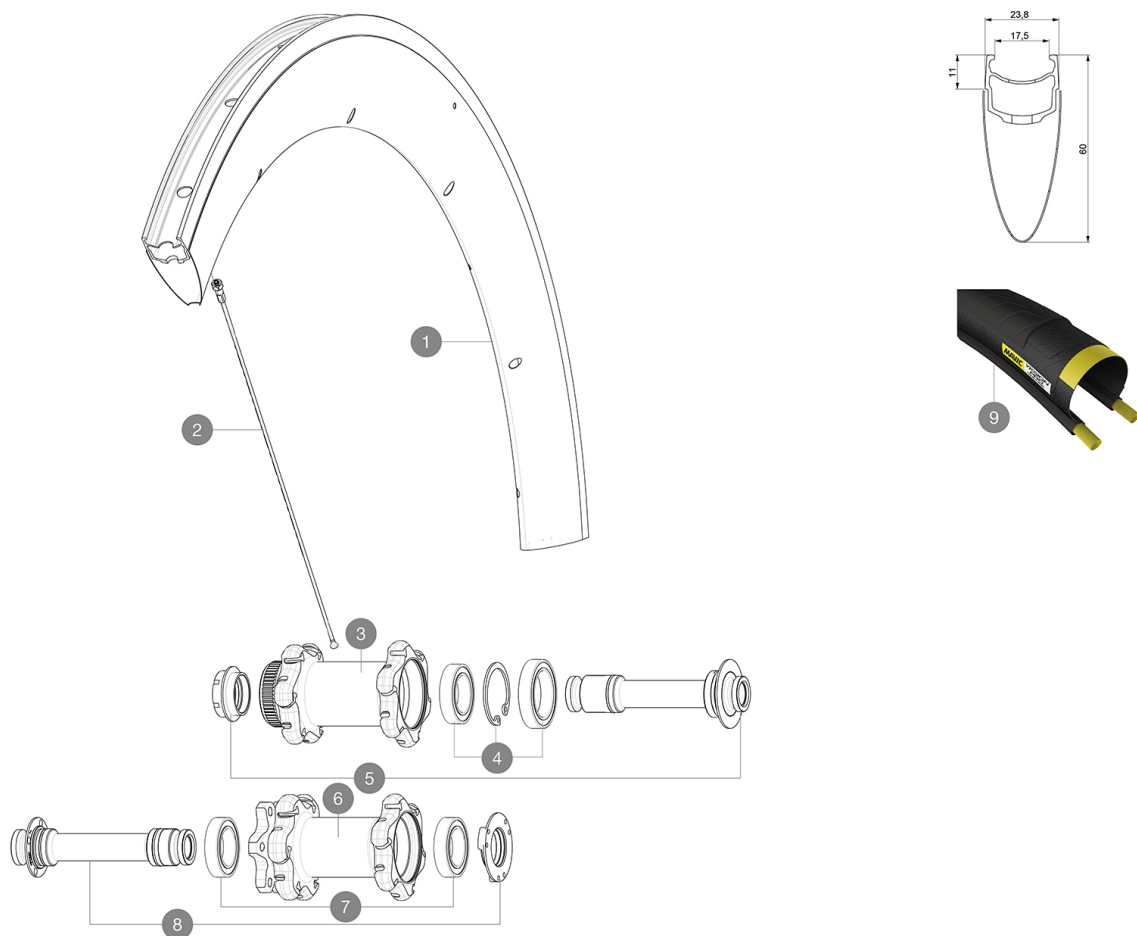

ASTM A2010 : 1 :
 120A 25 32 mm
 23mm 8.7 bars - 125 psi, 25mm 7.7 bars - 110 psi

参照ホイール

F76241 ComProCD6B12X100FISV

F76291 ComProCDCL12x100FISV

RIMS

&NBSP;:

1	V2732210	KIT FRONT RIM COMETE PRO CARBON DISC
---	----------	--------------------------------------

SPOKES

2	V3662101	KIT 12 FRT/ND S COMETE PRO CARBON Disc BUTTED AERO
2	V2279701	STAINLESS RIM 12 FRT/ND S COMETE PRO CARB DISC SPK 294mm - while stock I

HUB SHELLS

3	N/A	HUB BODY
4	99688601	BEARING KIT 9/15 DCL HUB 20x32x7 6804 + 25x37x7 6805
5	V2390701	KIT FRONT 12mm AXLE QRM+ CL
6	N/A	HUB BODY
7	V2560401	KIT ID360 2 BEARINGS 17x28x7 + CIRCLIP + WAVED WASHER (QRM
8	V2390601	KIT FRONT 12mm AXLE QRM+ 6B