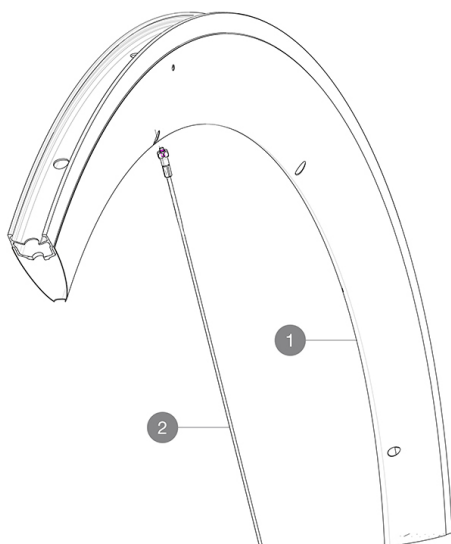

ASTM A2015 1 : 120 25 32 mm  
23mm 8.7 bars - 125 psi, 25mm 7.7 bars - 110 psi

### RIMS

&NBSP;:

1	V2732010	KIT FRONT RIM COMETE PRO CARBON
	V2690201	KIT CARBON RIM TAPE 18x622mm (SPECIAL RIM TAPE)