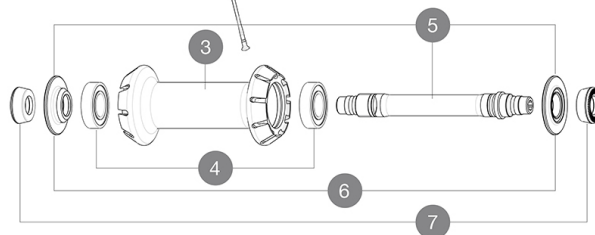

ASTM A2015 1 : 120 25 32 mm
23mm 8.7 bars - 125 psi, 25mm 7.7 bars - 110 psi

参照ホイール

F76251 CometeProCarbUBFISV

RIMS

&NBSP;:

1	V2732010	KIT FRONT RIM COMETE PRO CARBON
	V2690201	KIT CARBON RIM TAPE 18x622mm (SPECIAL RIM TAPE)

SPOKES

2	V2279401	KIT 8 FRT COMETE PRO CARBON SPOKE 287mm - while stock last
2	V3661901	KIT 12 NDS COMETE PRO CARBON BUTTED AERO STAINLESS SPOKE 301

HUB SHELLS

3	N/A	HUB BODY
4	M40078	FRONT HUB 6901 BEARINGS
5	30870001	FRONT AXLE ROAD RIM BRAKING QRM +
6	V2252501	FRONT SETTING NUT & DUST PROTECTOR MY16

TYRES

8	37805325	Yksion Pro GripLink White 25

ADAPTERS

7	35117301	FRONT OR REAR FORK REST KIT R-SYS 2013