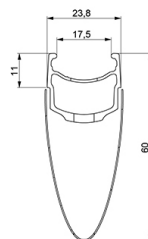

ASTM A2015 1 : 120 25 32 mm
23mm 8.7 bars - 125 psi, 25mm 7.7 bars - 110 psi

参照ホイール

F76251 CometeProCarbUBFISV

RIMS

&NBSP;:

1	V2732010	KIT FRONT RIM COMETE PRO CARBON
	V2690201	KIT CARBON RIM TAPE 18x622mm (SPECIAL RIM TAPE)

SPOKES

2	V2279401	KIT 8 FRT COMETE PRO CARBON SPOKE 287mm - while stock last
2	V3661901	KIT 12 NDS COMETE PRO CARBON BUTTED AERO STAINLESS SPOKE 301

HUB SHELLS

3	N/A	HUB BODY
4	M40078	FRONT HUB 6901 BEARINGS
5	30870001	FRONT AXLE ROAD RIM BRAKING QRM +
6	V2252501	FRONT SETTING NUT & DUST PROTECTOR MY16

TYRES

8	37805325	Yksion Pro GripLink White 25

ADAPTERS

7	35117301	FRONT OR REAR FORK REST KIT R-SYS 2013