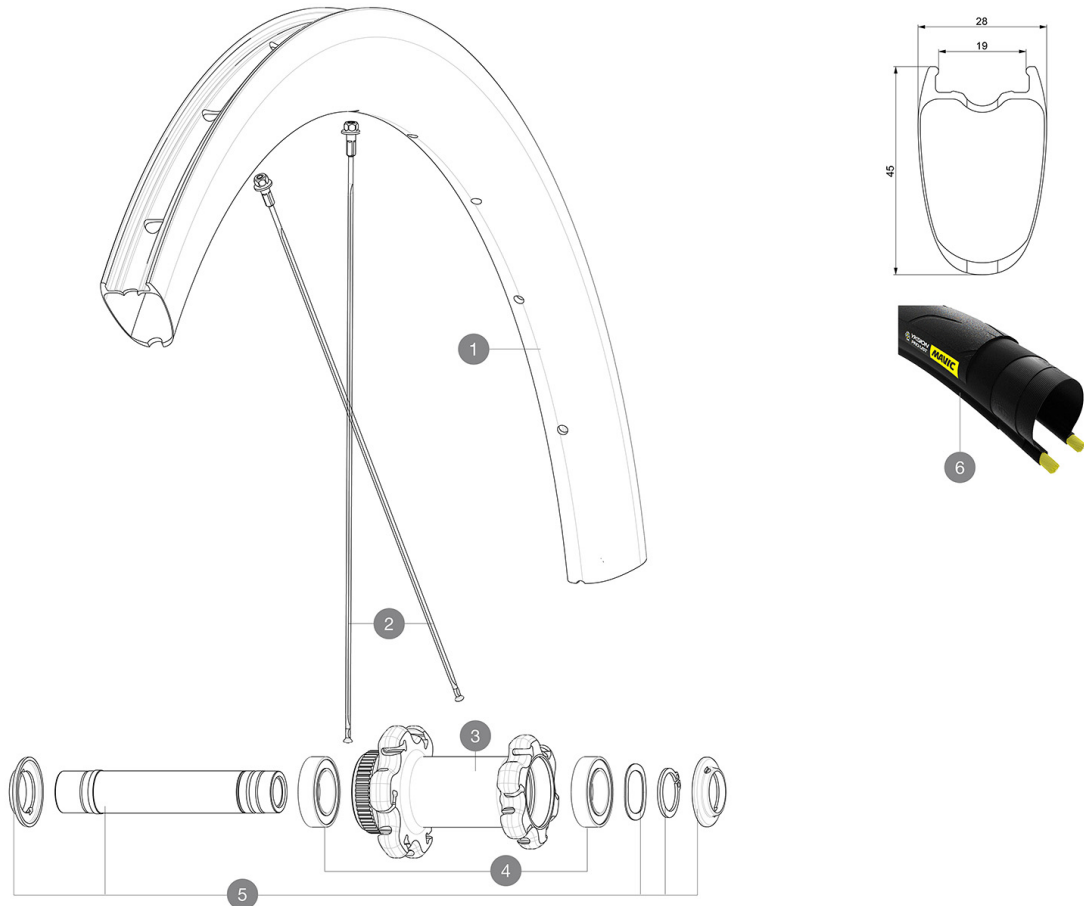

Cosmic Pro Carbon SL UST Disc

参照ホイール

F80551 CosProCarbSLUST DCL 19 Ft

ASTM A1328 1 : 25mm 32mm
 120mm 25mm 32mm
 25mm 32mm
 25mm 6 bars - 87 PSI, 28mm 5 bars - 70 PSI
 25mm 7 bars - 102 PSI, 28mm 6 bars - 87 PSI

RIMS

&NBSP;:

1	V2736510	KIT FRONT RIM COSMIC PRO CARBON SL UST Disc 19
	V2620101	UST RIM TAPE 25mm (for 21-24mm wide rim)

SPOKES

2	V3665201	KIT 1 FRT 277 + 1 NDS 271 COSMIC PRO CARBON SL UST D 19
2	V3663501	RIM 12 BUTTED AERO STAINLESS SPOKE 277 + alu nipple + washer