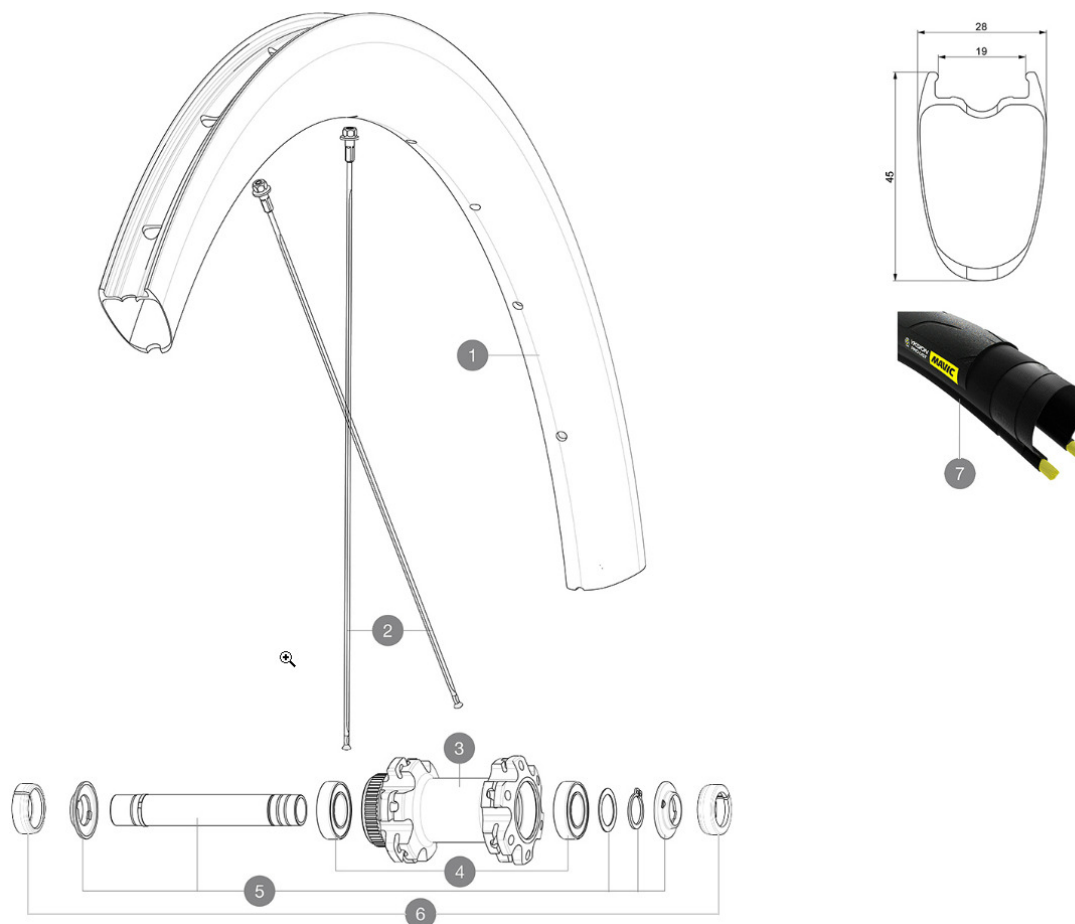

ASTM A2015 1 : 120  
25 32mm  
25mm 6 bars - 87 PSI, 28mm 5 bars - 70 PSI  
25mm 7 bars - 102 PSI, 28mm 6 bars - 87 PSI

参照ホイール

F80571	CosmicProCarb UST DCL Ft	F90731	CosmicProCarb UST DCL Ft NT
--------	--------------------------	--------	-----------------------------

RIMS

&NBSP;:

1	V4092815	Kit Front/Rear rim Cosmic SL 45 Disc
1	V2736210	KIT FRONT RIM COSMIC PRO CARBON UST Disc - while stock last
	V2620101	UST RIM TAPE 25mm (for 21-24mm wide rim)

SPOKES

2	V3665501	KIT 2 FRT/RNDS STAMPED SPOKE 273 COSMIC PRO CARBON UST
2	V4161201	Rif 2 Front/Rear non Drive Side Stainless Spokes 273 Cosmic
2	V4160301	Kit 2 Front/Rear non Drive Side stamped Stainless Spoke 273
2	V3665901	KIT 12 FRT/NDS COSMIC PRO CARBON UST Disc SPOKE 273 + nipple

HUB SHELLS

3	N/A	HUB BODY
4	M40129	KIT 2 BEARINGS 6902 15x28x7
5	V2373301	KIT QRM AUTO FRONT AXLE 12mm > 2019

TYRES

7	39938825	Yksion Pro UST 700x25
---	----------	-----------------------

ADAPTERS

6	V2680501	12mm Road Axle Cap QRM Auto
	V2680301	"Kit Ft Road Adapter 12 >> 9mm"