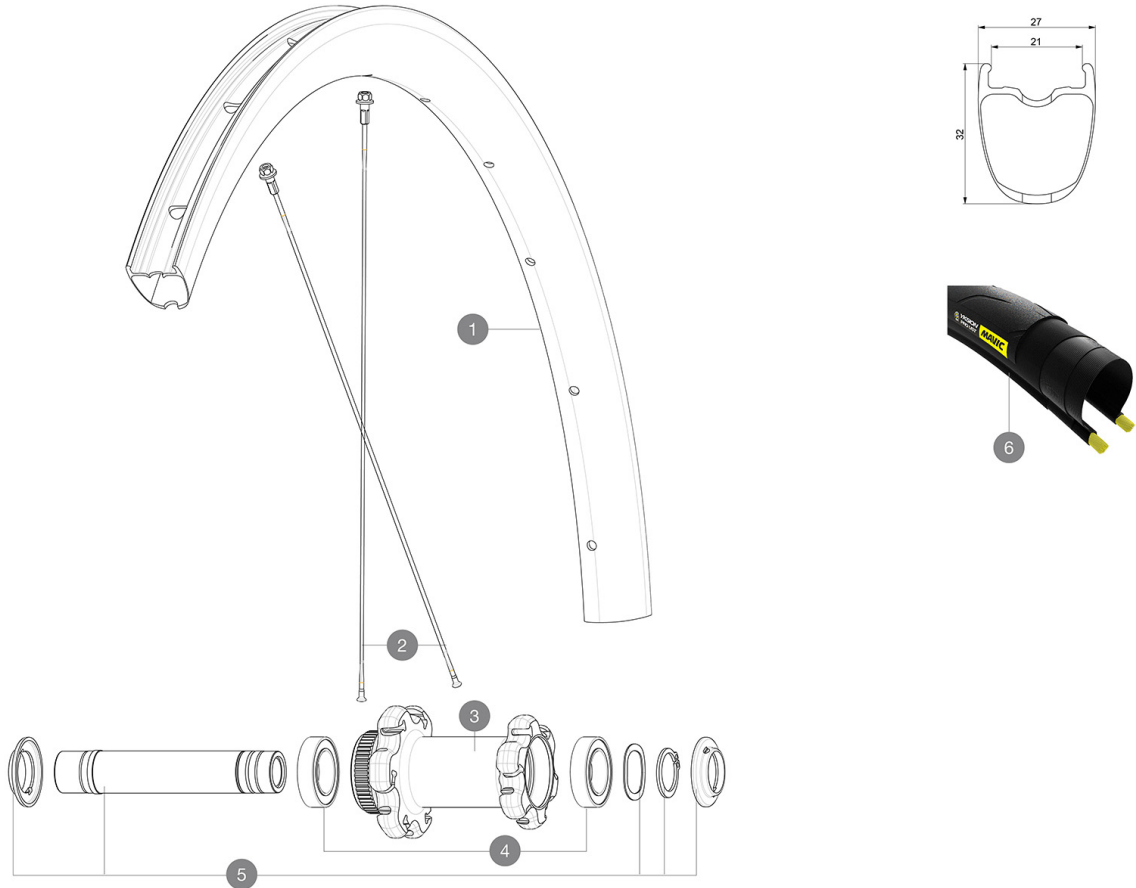

## 参照ホイール

F80671 KsyProCarbSLUST DCL 19 Ft

ASTM A490 1 : 25mm 32mm  
 120mm 25mm 32mm  
 25mm 32mm  
 25mm 6 bars - 87 PSI, 28mm 5 bars - 70 PSI  
 25mm 7 bars - 102 PSI, 28mm 6 bars - 87 PSI

## RIMS

&NBSP;:

1	V2736610	KIT FRONT RIM KSYRIUM PRO CARBON UST Disc 19/KSYRIUM PRO CARBON
1	V4093215	Kit Front/Rear rim Cosmic SL 32 Disc while stock lasts
	V2620101	UST RIM TAPE 25mm (for 21-24mm wide rim)

## HUB SHELLS

3	N/A	HUB BODY
4	V2500901	KIT BEARINGS 18x30x7 + WAVED WASHER + CLIP
5	V2374101	KIT QRM AUTO FRONT L3 AXLE 100x12mm DCL - while stock last
5	V2374001	KIT 12x100mm FRONT AXLE DCL QRM AUTO ALLROAD > 2019