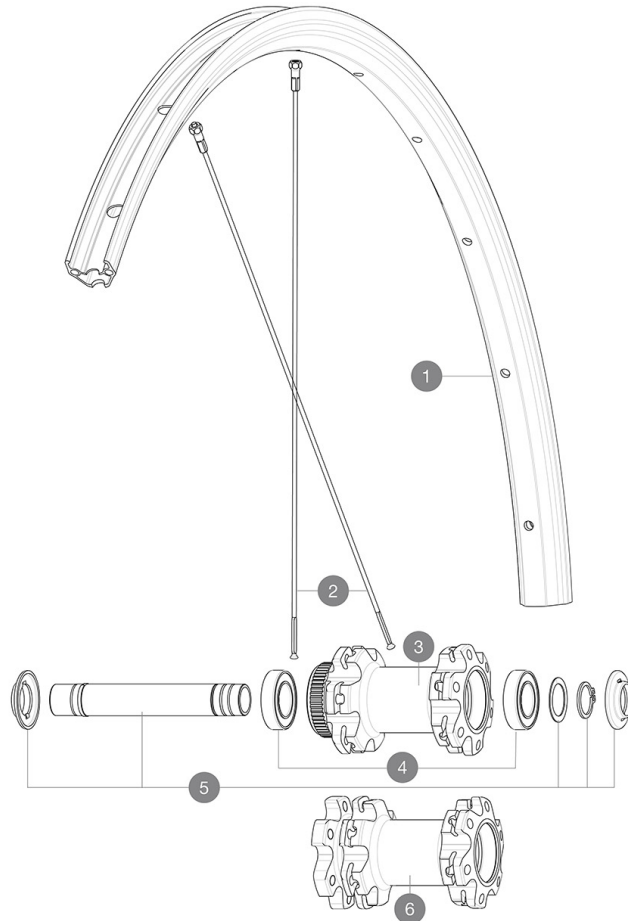

MAVIC AKSIUM DISC

参照ホイール

F80861	AKSIUM INT 700 12X100	F80881	AKSIUM CL 700 12X100
--------	-----------------------	--------	----------------------

23mm -
 8Bar/115PSI
 ASTM A 2106 + A 2107 15
 120
 25 32mm
 2
 Maximum tyre pressure: 7.5bar/108PSI with a 23mm tyre - 4.6bar/67PSI with a 52mm tyre
 23mm 8.7 bars - 125 psi, 25mm 7.7 bars - 110 psi
 5Bar/72PSI

SPOKES

2	V2383001	KIT 12 FT/NDS CROSSRIDE FTSX 29" SPK 297mm
2	V3661601	KIT 12 FRT/NDS AKSIUM Disc 19 ROUND SPOKE 297mm + nipples Wh

HUB SHELLS

4	M40129	KIT 2 BEARINGS 6902 15x28x7
5	V2373301	KIT QRM AUTO FRONT AXLE 12mm > 2019

ADAPTERS

V2680501	12mm Road Axle Cap QRM Auto
V2680301	"Kit Ft Road Adapter 12 >> 9mm"