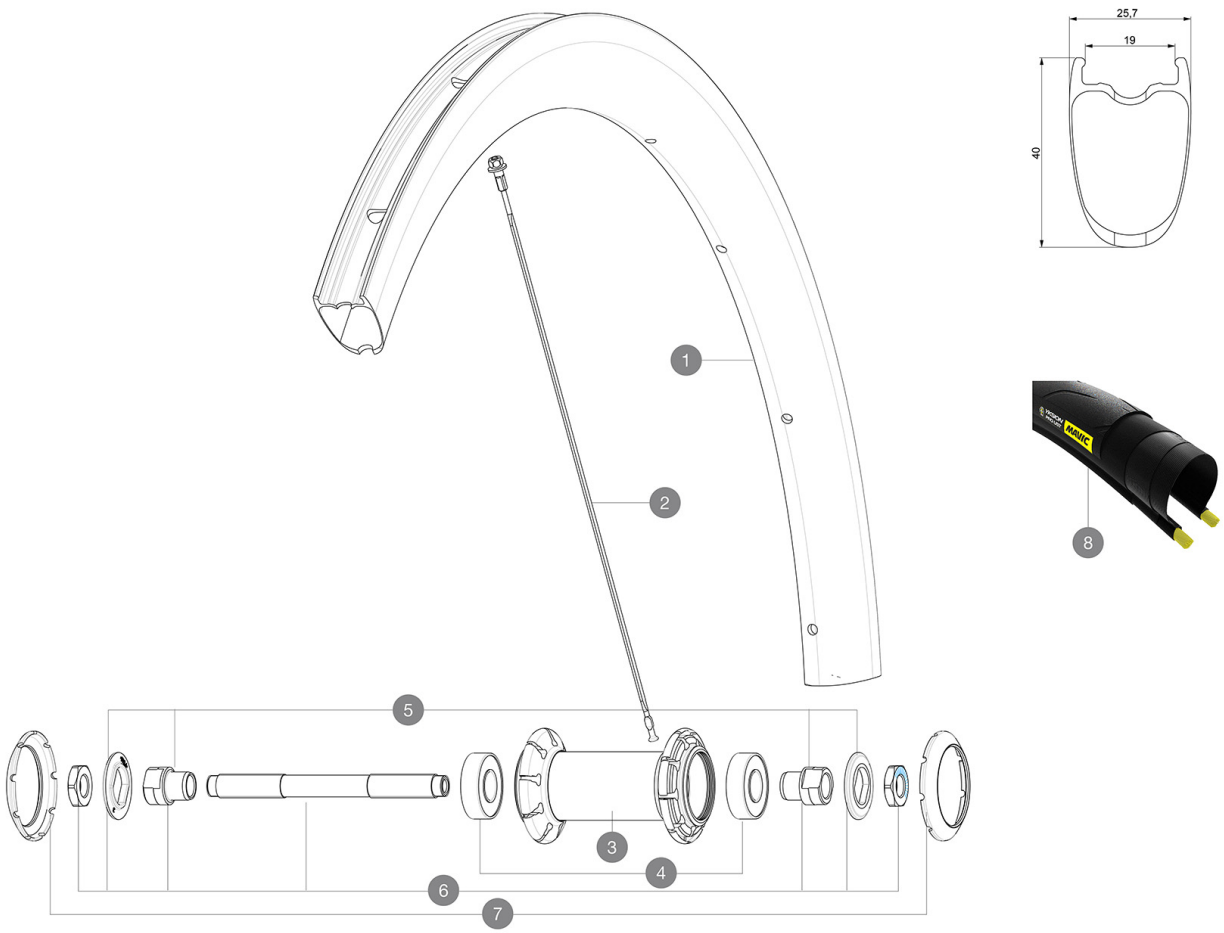

Cosmic Pro Carbon UST

参照ホイール

F83671	Cosmic Pro Carbon UST Ft	F90721	Cosmic Pro Carbon UST Ft NT
--------	--------------------------	--------	-----------------------------

ASTM A1361 : 1 : 25 32mm
 120 25 32mm
 25 32mm
 25mm 6 bars - 87 PSI, 28mm 5 bars - 70 PSI
 25mm 7 bars - 102 PSI, 28mm 6 bars - 87 PSI

TYRES

8	39938825	Yksion Pro UST 700x25
---	----------	-----------------------

SPOKES

2	V3664301	KIT 10 FRT/NDS COSMIC PRO CARBON UST SPOKE 268mm - white
2	V4160901	Kit 10 Front/Rear non Drive Side Stainless Spokes 268 Cosmic
2	V4160701	Kit 2 Front/Rear non Drive Side stamped Stainless Spokes 268
2	V3664401	KIT 2 FRT/NDS COSMIC PRO CARBON UST STAMPED SPOKE 268mm - wh