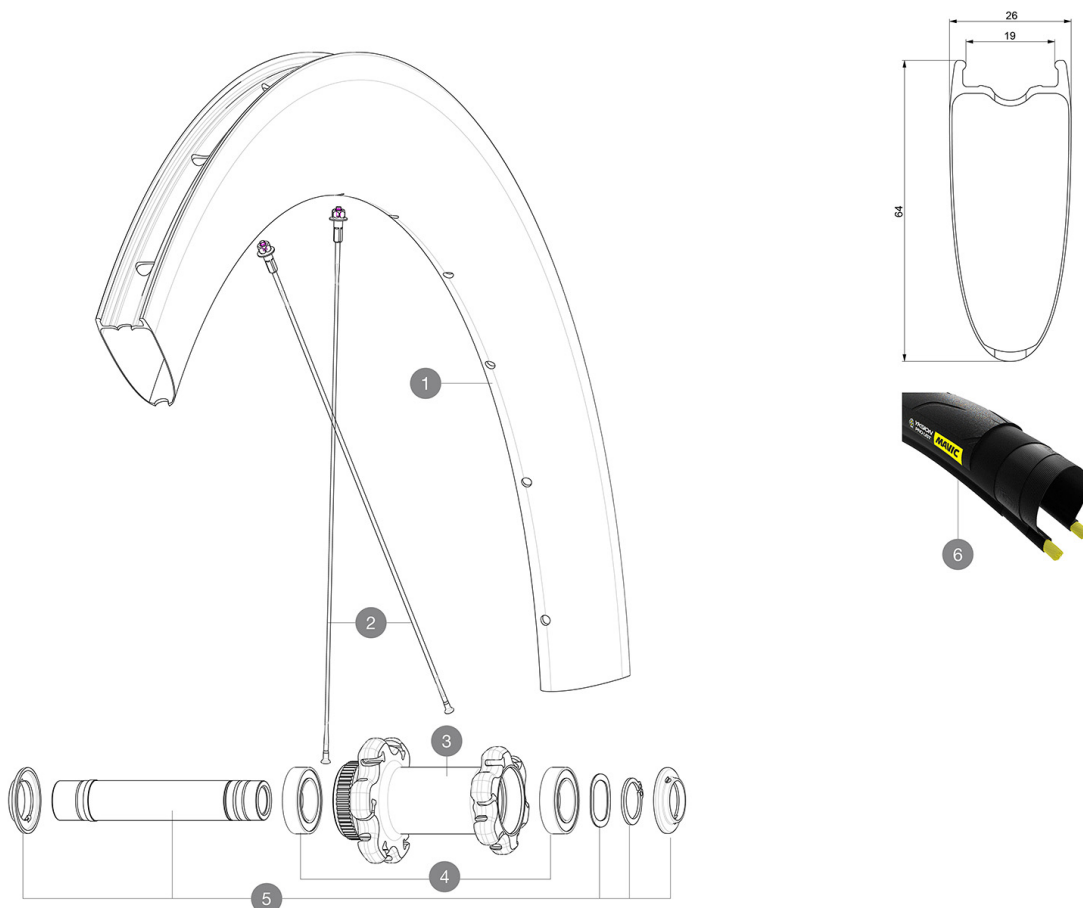

ASTM A201 1 : 25 32mm
120 25 32mm
25 32mm
25mm 6 bars - 87 PSI, 28mm 5 bars - 70 PSI
25mm 7 bars - 102 PSI, 28mm 6 bars - 87 PSI

参照ホイール

F85411 ComProCarb SL UST DCL Ft

RIMS

&NBSP;:

1	V4093115	Kit Front/Rear rim Cosmic SL 65 Disc while stock lasts
1	V2738110	KIT FRONT RIM COMETE PRO CARBON SL UST Disc 19 - while stock
	V2620101	UST RIM TAPE 25mm (for 21-24mm wide rim)

SPOKES

2	V3667101	KIT 12 FRT/NDS BUTTED AERO STAINLESS SPOKE 254 + alu nipple
2	V3667001	KIT 2 FRT/NDS 254 BUTTED AERO STAMPED STAINLESS SPOKE + alu

HUB SHELLS

3	N/A	HUB BODY
4	V2500901	KIT BEARINGS 18x30x7 + WAVED WASHER + CLIP
5	V2374001	KIT 12x100mm FRONT AXLE DCL QRM AUTO ALLROAD > 2019
5	V2374101	KIT QRM AUTO FRONT L3 AXLE 100x12mm DCL - while stock last