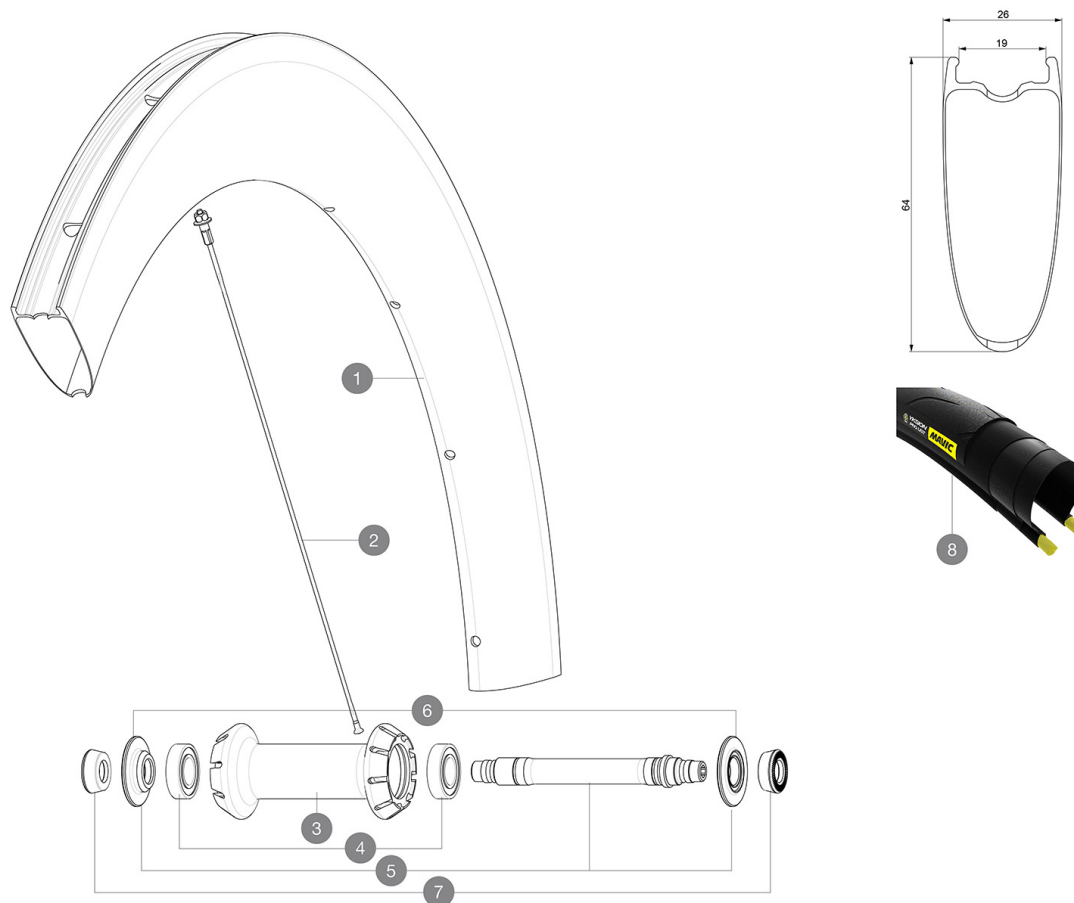

ASTM A2015 1 : 25mm 32mm
120mm 25mm 32mm
25mm 32mm
25mm 6 bars - 87 PSI, 28mm 5 bars -
70 PSI 25mm 7 bars - 102 PSI, 28mm
6 bars - 87 PSI

参照ホイール

F85431 Comete Pro Carb SL UST Ft

RIMS

&NBSP;:

1	V2737210	KIT FRONT RIM COMETE PRO CARBON SL UST 19
	V3720101	25mm UST Tape for 19 to 22mm Road Rims

SPOKES

2	V3663101	KIT 12 FRT BUTTED AERO STAINLESS SPOKE 247 + alu nipple + wa
2	V3666101	KIT 2 FRT 247/2 NDS 261 COMETE PRO CARB SL T/UST AERO STAMPE

HUB SHELLS

3	N/A	HUB BODY
4	M40078	FRONT HUB 6901 BEARINGS
5	30870001	FRONT AXLE ROAD RIM BRAKING QRM +
6	V2252501	FRONT SETTING NUT & DUST PROTECTOR MY16