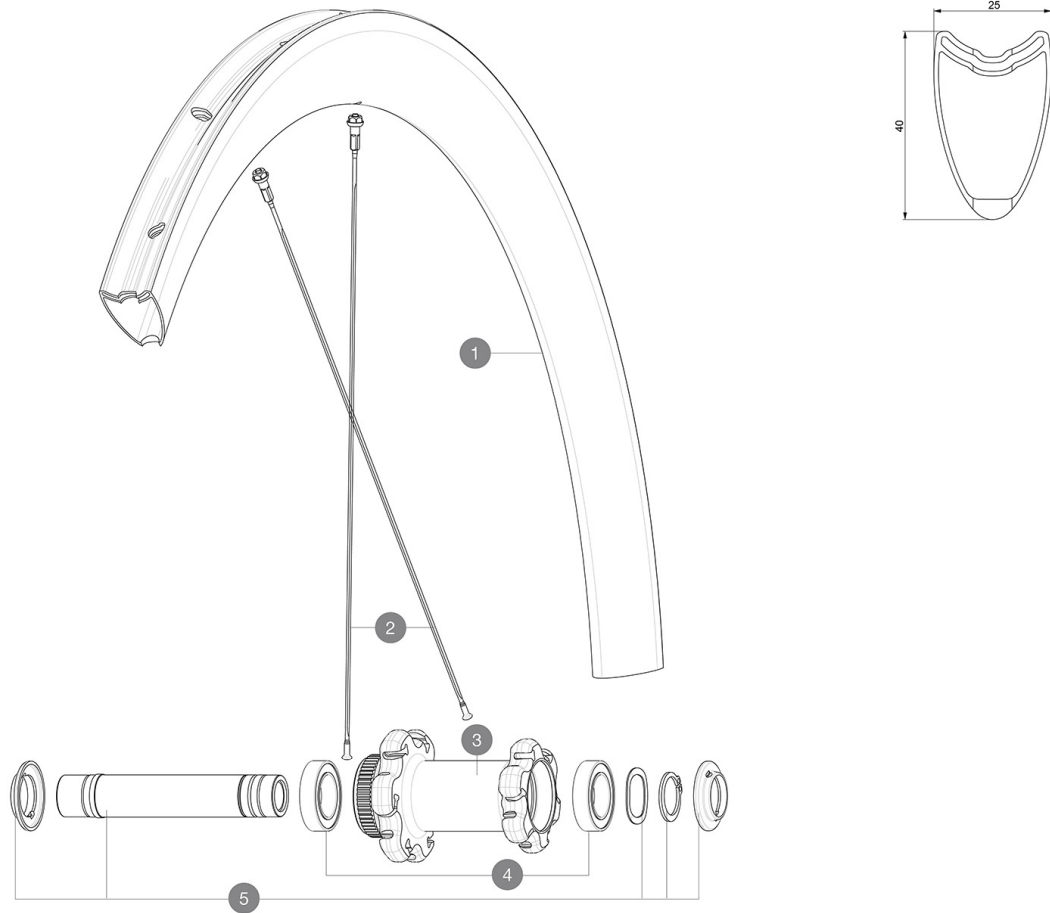

参照ホイール

F85461 CosProCarb SL T DCL 19 Ft NT

120mm 25mm 32mm  
25mm 8.7 bars - 125 psi, 25mm 7.7 bars - 110 psi

RIMS

&NBSP;:

1	V2738410	KIT FRONT RIM COSMIC PRO CARBON SL T Disc 19
---	----------	--

SPOKES

2	V3667301	KIT 12 FRT BUTTED AERO STAINLESS SPOKE 279 + alu nipple + wa
2	V3667201	KIT 2 FRT/NDS 279 STAMPED BUTTED AERO STAINLESS SPOKE COSMIC

HUB SHELLS

3	N/A	HUB BODY
4	V2500901	KIT BEARINGS 18x30x7 + WAVED WASHER + CLIP
5	V2374001	KIT 12x100mm FRONT AXLE DCL QRM AUTO ALLROAD > 2019
5	V2374101	KIT QRM AUTO FRONT L3 AXLE 100x12mm DCL - while stock last

ADAPTERS

	V2680301	"Kit Ft Road Adapter 12 >> 9mm"
--	----------	---------------------------------