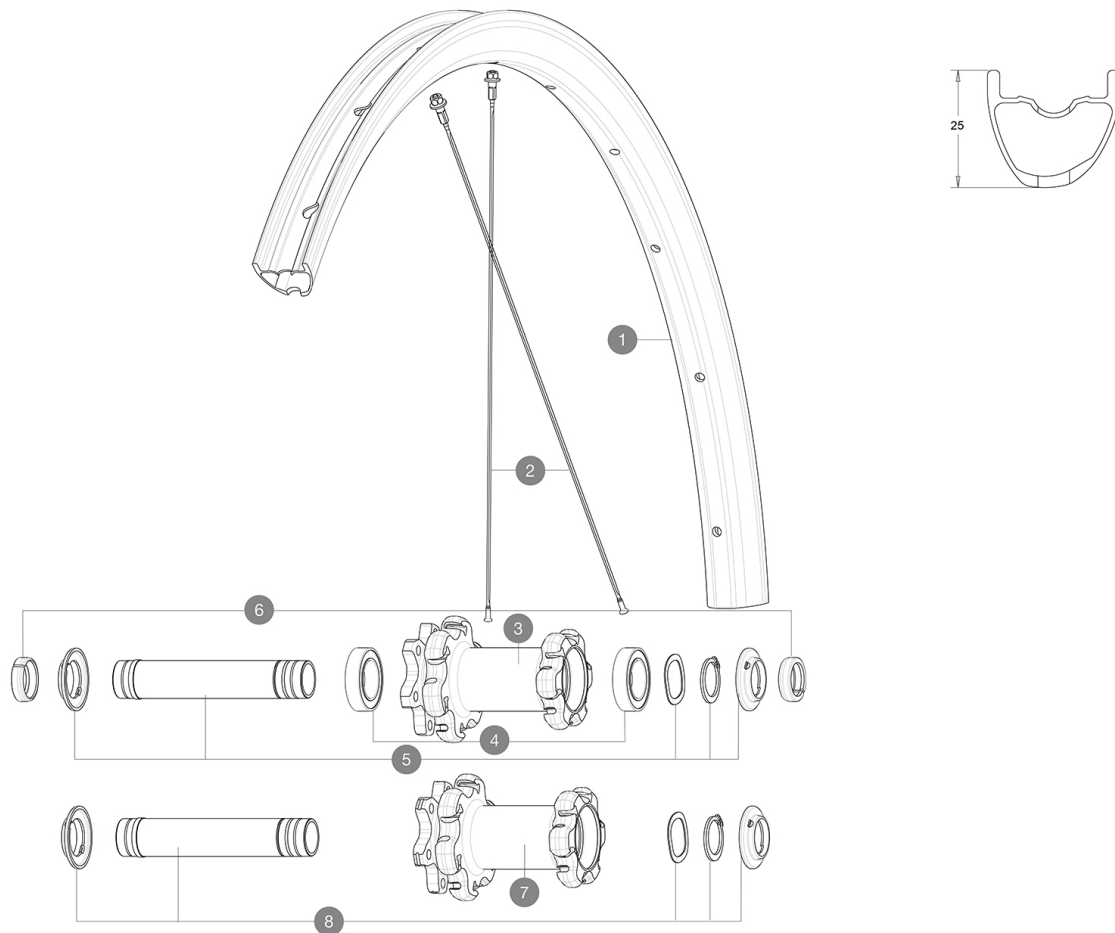

ASTM A490 3 : 46mm x 64mm (1.8" x 2.5")
 120 46mm x 64mm (1.8" x 2.5")
 36mm x 64mm (1.4" x 2.5")

参照ホイール

F81101	XmaxProCarb 29 19 Ft	P87211	XmxProCarb29 19Pr BstXD
F81111	XmaxProCarb 29 19 Ft Boost		

RIMS

&NBSP;:

1	V3764010	KIT FRONT RIM CROSSMAX PRO CARBON 29" 19
	V2700101	UST Tape 28mm for 25 to 27mm wide rims

SPOKES

2	V3821801	KIT 12 FRT/REAR CROSSMAX PRO CARBON 29" EXTRA FLAT SPOKE 29
---	----------	---

HUB SHELLS

3	N/A	HUB BODY
4	V2500901	KIT BEARINGS 18x30x7 + WAVED WASHER + CLIP
5	V2372301	KIT 100mm AXLE QRM AUTO MTB > 2019
7	N/A	HUB BODY
8	V2372401	KIT 110mm AXLE QRM AUTO MTB > 2019

OPTIONS

V2374401	TORQUE CAPS 15*31 Adapter MTB QRM Auto > 2019 Frt HUB
----------	---

ADAPTERS

6	V2372501	15mm MTB Axle Cap QRM Auto From 2019
	99694101	2 REDUCERS 15/9mm