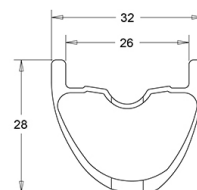

ASTM A1328 3 : 120
46mm 64mm (1.8" 2.5")

参照ホイール

F81551 Xmax Elite Carb 27,5 Ft Boost

F81541 Xmax Elite Carb 27,5 Ft

RIMS

&NBSP;:

1	V3761510	KIT FRONT RIM CROSSMAX ELITE Carbon 27,5"
	V2700101	UST Tape 28mm for 25 to 27mm wide rims

SPOKES

2	V2387301	KIT 12 FRT/NDS CROSSMAX ELITE CARBON 27,5" ROUND SPOKE 271m
---	----------	---

HUB SHELLS

3	N/A	HUB BODY
4	V2500901	KIT BEARINGS 18x30x7 + WAVED WASHER + CLIP
5	V2372301	KIT 100mm AXLE QRM AUTO MTB > 2019
7	N/A	HUB BODY
8	V2372401	KIT 110mm AXLE QRM AUTO MTB > 2019

OPTIONS

V2374401	TORQUE CAPS 15°31 Adapter MTB QRM Auto > 2019 Frt HUB
----------	---

ADAPTERS

6	V2372501	15mm MTB Axle Cap QRM Auto From 2019
	99694101	2 REDUCERS 15/9mm