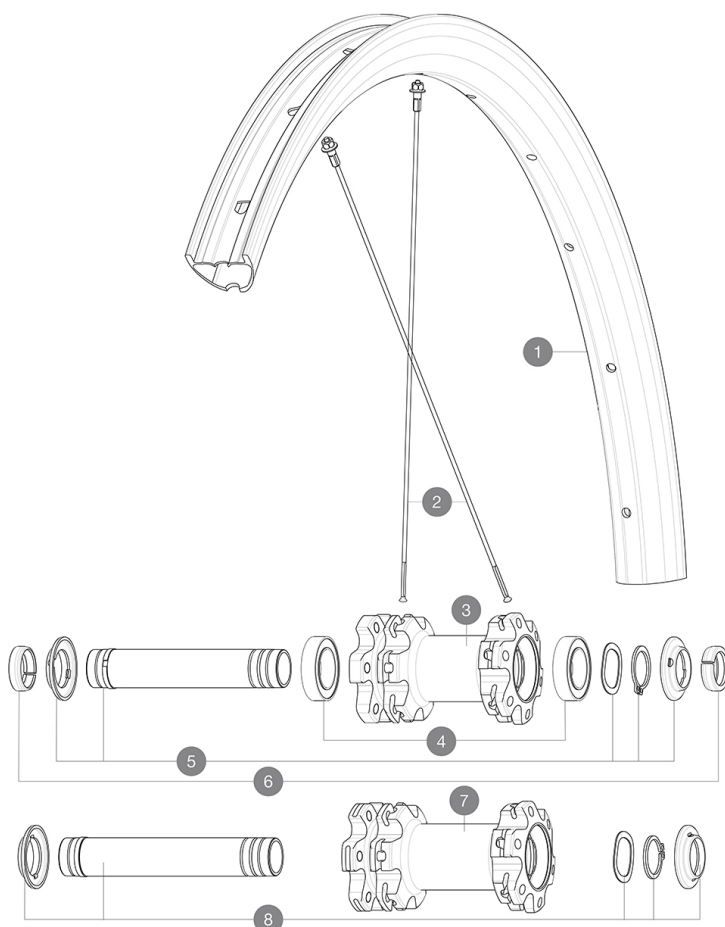

ASTM A1328 3 : 120
46mm 64mm (1.8" 2.5")

参照ホイール

F81551 Xmax Elite Carb 27,5 Ft Boost

F81541 Xmax Elite Carb 27,5 Ft

RIMS

&NBSP;:

1	V3761510	KIT FRONT RIM CROSSMAX ELITE Carbon 27,5"
	V2700101	UST Tape 28mm for 25 to 27mm wide rims

SPOKES

2	V2387301	KIT 12 FRT/NDS CROSSMAX ELITE CARBON 27,5" ROUND SPOKE 271m
---	----------	---

HUB SHELLS

3	N/A	HUB BODY
4	V2500901	KIT BEARINGS 18x30x7 + WAVED WASHER + CLIP
5	V2372301	KIT 100mm AXLE QRM AUTO MTB > 2019
7	N/A	HUB BODY
8	V2372401	KIT 110mm AXLE QRM AUTO MTB > 2019

OPTIONS

V2374401	TORQUE CAPS 15°31 Adapter MTB QRM Auto > 2019 Frt HUB
----------	---

ADAPTERS

6	V2372501	15mm MTB Axle Cap QRM Auto From 2019
	99694101	2 REDUCERS 15/9mm