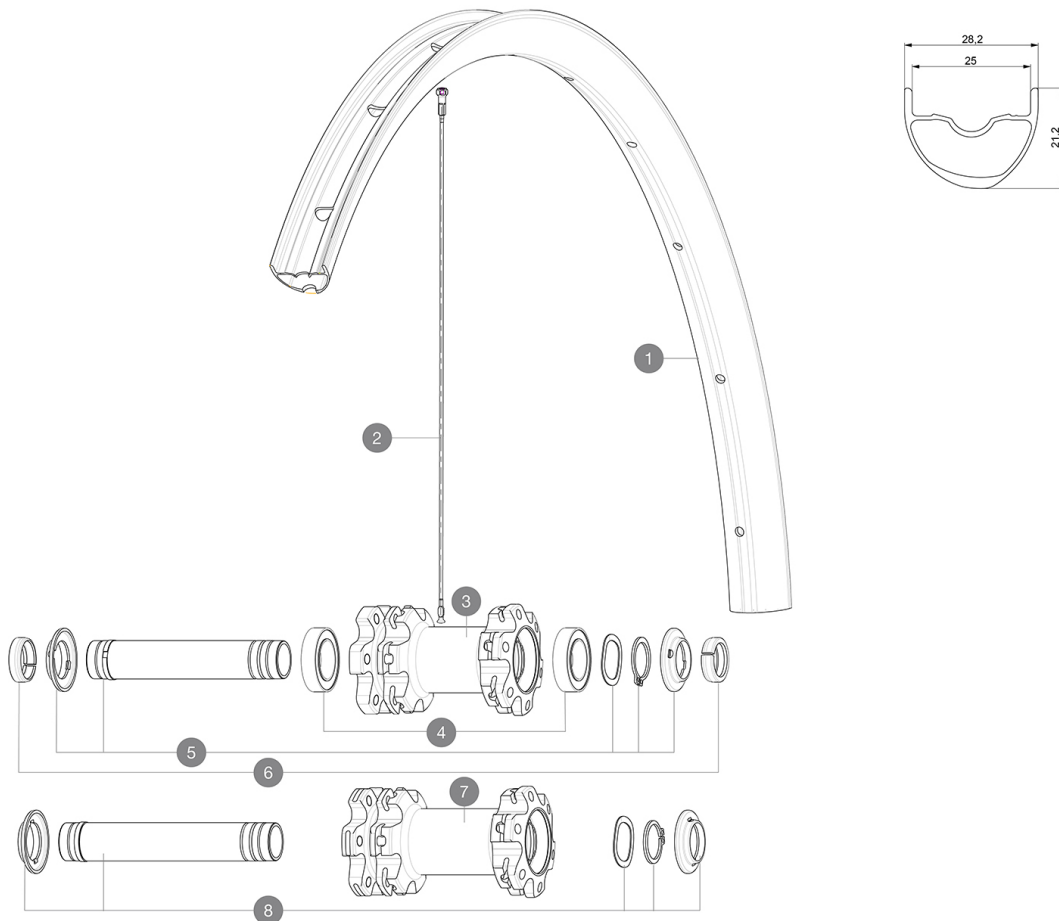

ASTM 3 : 120 150 46mm 64mm (1.8" 2.5")

参照ホイール

F81881 Crossmax 27,5 Ft Boost

F81871 Crossmax 27,5 Ft

RIMS

&NBSP;:

1	V3762515 V2700101	KIT FRT/REAR RIM CROSSMAX 19 27,5" UST Tape 28mm for 25 to 27mm wide rims
---	----------------------	--

SPOKES

2	36690101	"12 SPOKES FRONT/OPP DRIVE SIDE CROSSONE 650b/27,5" 278mm"
---	----------	---

HUB SHELLS

3	N/A	HUB BODY
4	V2500901	KIT BEARINGS 18x30x7 + WAVED WASHER + CLIP
5	V2372301	KIT 100mm AXLE QRM AUTO MTB > 2019
7	N/A	HUB BODY
8	V2372401	KIT 110mm AXLE QRM AUTO MTB > 2019

OPTIONS

V2374401 TORQUE CAPS 15*31 Adapter MTB QRM Auto > 2019 Frt HUB

ADAPTERS

6	V2372501 99694101	15mm MTB Axle Cap QRM Auto From 2019 2 REDUCERS 15/9mm
---	----------------------	---