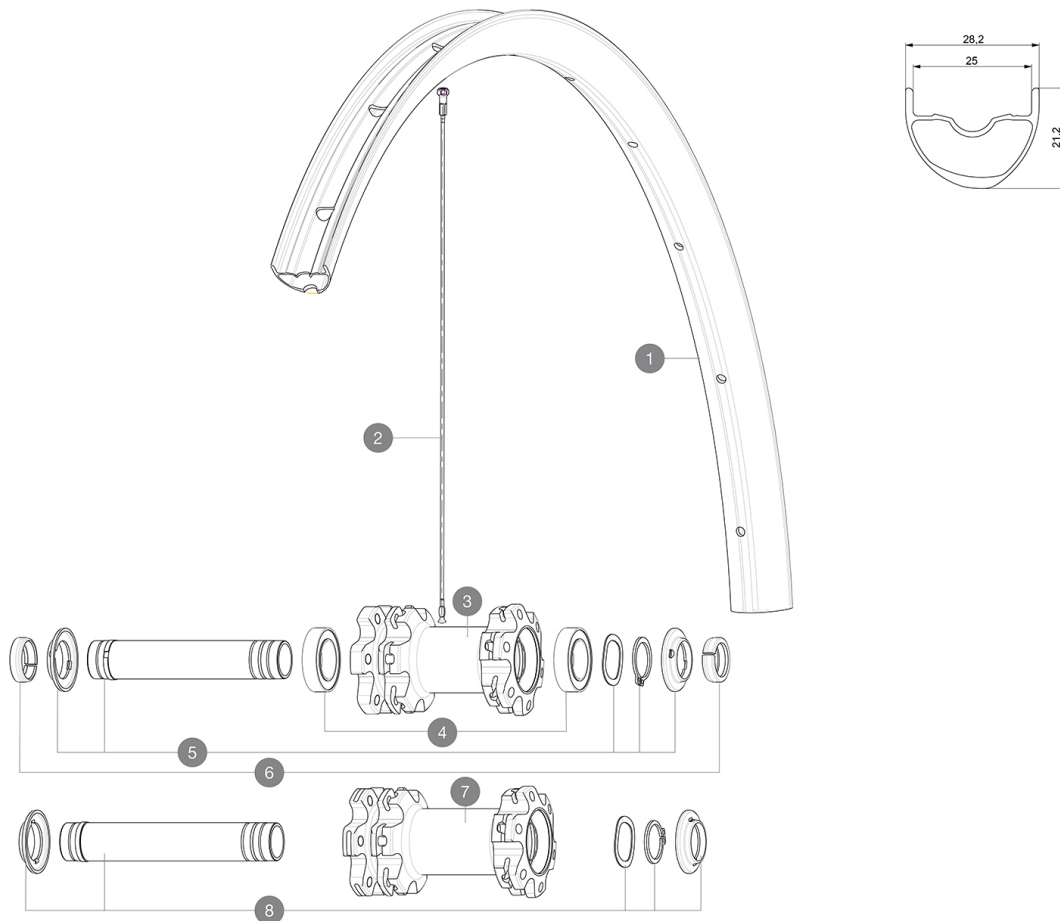

ASTM A21063 : 3 : 150 46mm 64mm (1.8" 2.5") 120

参照ホイール

F81821 Crossmax 29 Ft

F81831 Crossmax 29 Ft Boost

RIMS

&NBSP;:

1	V3762615 V2700101	KIT FRT/REAR RIM CROSSMAX 19 29" UST Tape 28mm for 25 to 27mm wide rims
---	----------------------	--

SPOKES

2	36690301	"12 SPOKES FRONT/OPP DRIVE SIDE CROSSONE 29"" 296mm"
---	----------	--

HUB SHELLS

3	N/A	HUB BODY
4	V2500901	KIT BEARINGS 18x30x7 + WAVED WASHER + CLIP
5	V2372301	KIT 100mm AXLE QRM AUTO MTB > 2019
7	N/A	HUB BODY
8	V2372401	KIT 110mm AXLE QRM AUTO MTB > 2019

OPTIONS

V2374401	TORQUE CAPS 15°31 Adapter MTB QRM Auto > 2019 Frt HUB
----------	---

ADAPTERS

6	V2372501 99694101	15mm MTB Axle Cap QRM Auto From 2019 2 REDUCERS 15/9mm
---	----------------------	---