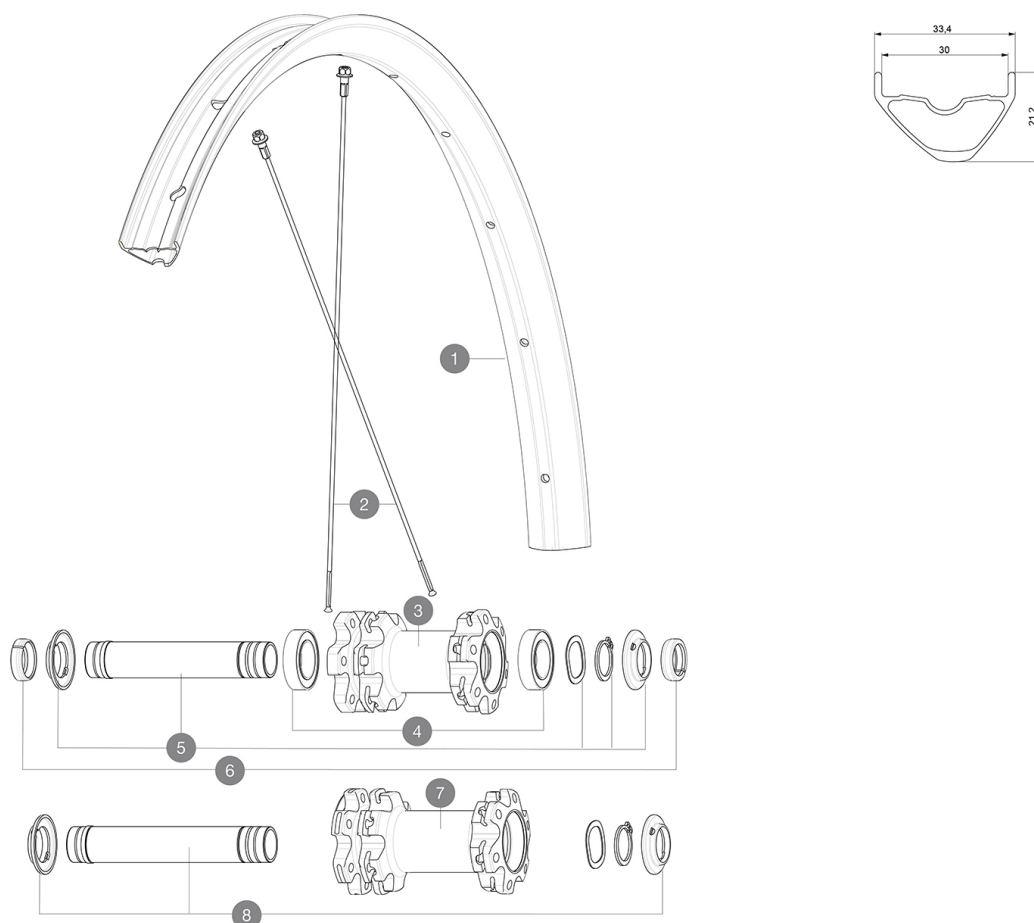

参照ホイール

ASTM A 490 3 : 60mm x 76mm (2.35" x 3.0")

RIMS

&NBSP;:

1	V3761415	KIT FRT/REAR RIM XA LIGHT 19 29"
	V3750101	35mm UST Green Tape for 30mm wide rims

SPOKES

2	V2385401	KIT 12 FT/NDS CROSSMAX LIGHT 29" SPK 296mm
---	----------	--

HUB SHELLS

3	N/A	HUB BODY
4	V2500901	KIT BEARINGS 18x30x7 + WAVED WASHER + CLIP
5	V2372301	KIT 100mm AXLE QRM AUTO MTB > 2019
7	N/A	HUB BODY
8	V2372401	KIT 110mm AXLE QRM AUTO MTB > 2019

OPTIONS

V2374401	TORQUE CAPS 15*31 Adapter MTB QRM Auto > 2019 Frt HUB
----------	---

ADAPTERS

6	V2372501	15mm MTB Axle Cap QRM Auto From 2019
	99694101	2 REDUCERS 15/9mm

### VERSIONS

- 6
- 110mm
- 148mm
- 100mm
- 135/142mm
- XD