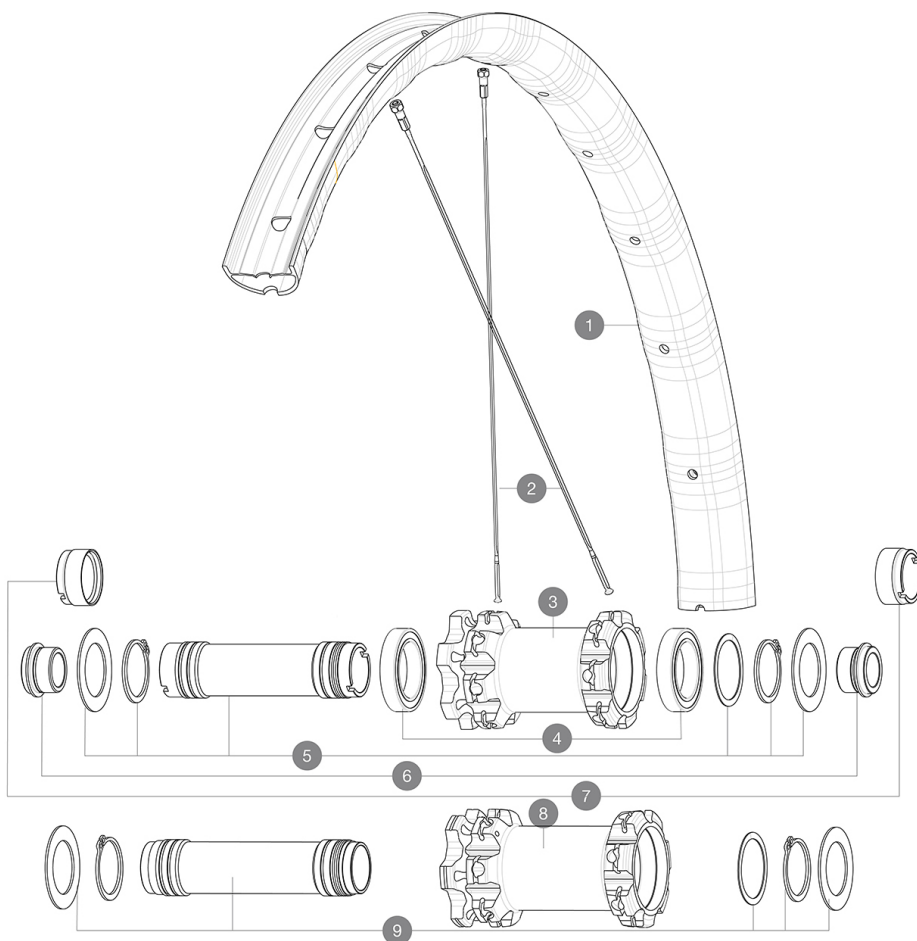

ASTM A4 : 4 : 120  
60mm x 76mm (2.35" x 3.0")

参照ホイール

F82401	Deemax Elite 29 Ft	F82411	Deemax Elite 29 Ft Boost
--------	--------------------	--------	--------------------------

**RIMS**

&NBSP;:

1	V3763310	KIT FRONT RIM DEEMAX ELITE 29"
	V3750101	35mm UST Green Tape for 30mm wide rims

**SPOKES**

2	V3821201	KIT 14 FRONT DEEMAX ELITE/E-XA ELITE 19 29" FLAT BUTTED SPO
---	----------	---

**HUB SHELLS**

3	N/A	HUB BODY
4	M40179	FRONT BEARING 25x37x7 20mm AXLE
5	V2373801	KIT 20x110mm AXLE QRM AUTO MTB > 2019
8	N/A	HUB BODY
9	V2373701	KIT 20x110mm BOOST AXLE QRM AUTO MTB > 2019

**OPTIONS**

V2650401	TORQUECAP20*31 FT QRM AUTO MTB
----------	--------------------------------

**ADAPTERS**

6	12982801	15mm ADAPTER KIT - 2012 WHEELS
7	12982901	20mm adapter for Crossmax ST/SX (front wheel)
	12982701	9mm Adapters + QR for Crossmax ST/SX (front wheel)