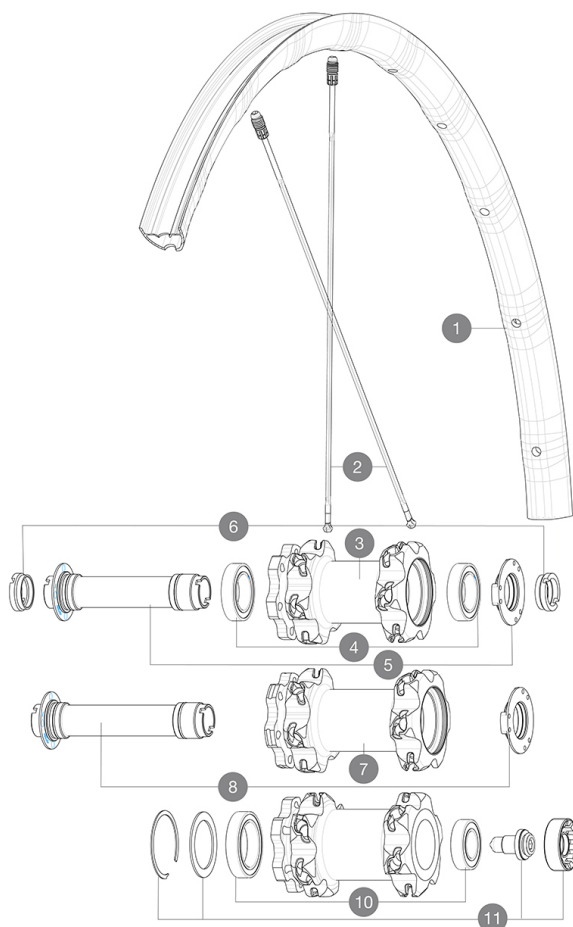

ASTM A242 3 : 36mm x 64 mm (1.4" x 2.5")

参照ホイール

F83041	Xmax Pro 27,5 19 Ft Boost	F83031	Xmax Pro 27,5 19 Ft
F83051	Xmax Pro 27,5 19 Ft Lefty60		

RIMS

&NBSP;:

1	V2319310	KIT FRONT RIM CROSSMAX PRO 19 27,5"
---	----------	-------------------------------------

SPOKES

2	V2384701	KIT 12 FRONT + 1 REAR NON-DRIVE SIDE BUTTED ZICRAL SPOKES
2	V2386401	KIT 1 275mm 27,5" + 1 293mm 29" CROSSMAX PRO STAMPED BUTTE

HUB SHELLS

3	N/A	HUB BODY
4	99688501	BEARING KIT 9/15 D6T HUB
5	V2252301	MY16 FRONT AXLE ROAD DISC 9/12/15 INT
7	N/A	HUB BODY
8	V2370701	KIT FRONT QRM+ AXLE BOOST INTL 110mm
9	N/A	HUB BODY
10	M40771	BEARING KIT FOR LEFTY HUB
11	36709301	ASSEMBLY KIT CROSSROC SUPERMAX

ADAPTERS

6	B4104401	15mm FT Road Axle Adapters 16
---	----------	-------------------------------