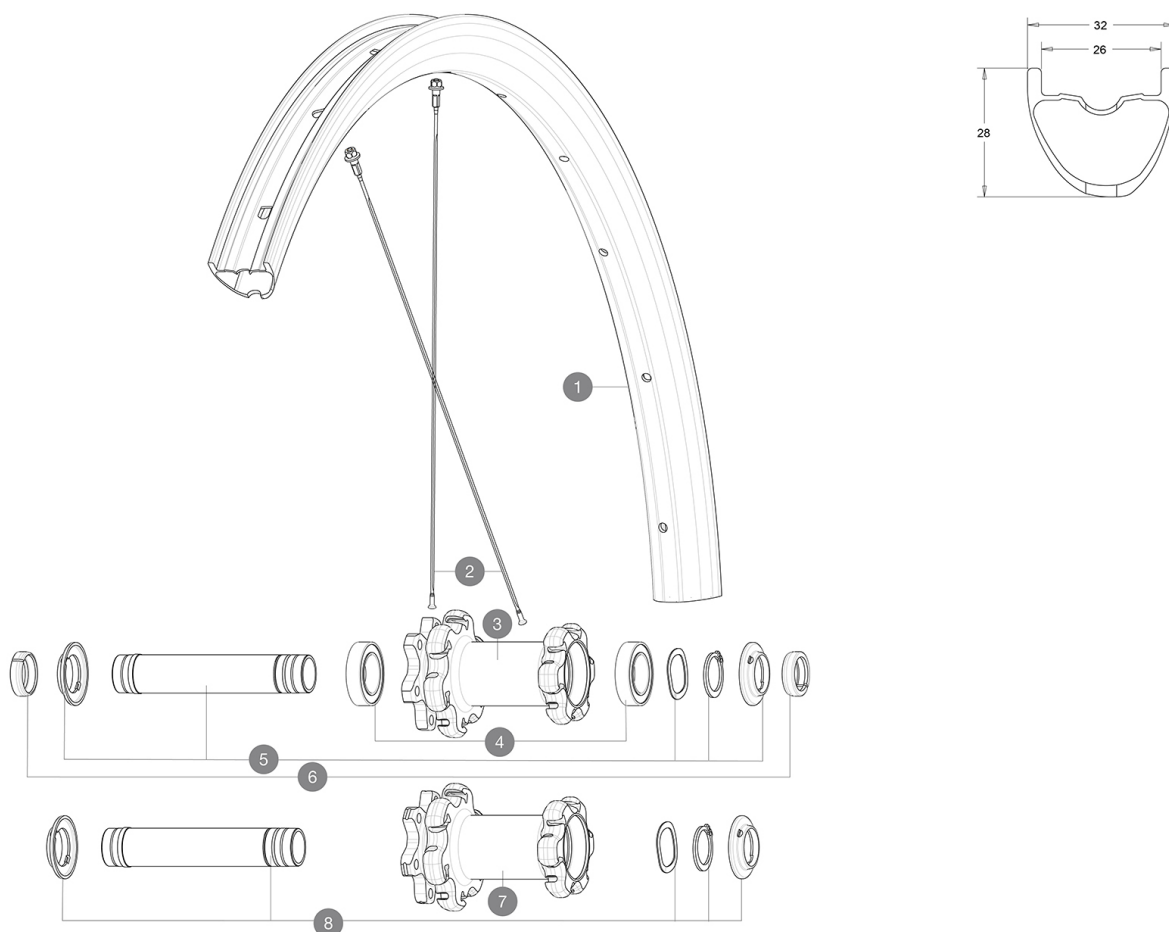

参照ホイール

ASTM A490 3 : 46mm x 64mm (1.8" x 2.5")

RIMS

&NBSP;:

1	V3040110	KIT FRONT RIM XA PRO CARBON 27,5"
	V3750101	35mm UST Green Tape for 30mm wide rims

SPOKES

2	V2387701	KIT 12 FRT/REAR XA PRO CARBON 27,5" EXTRA FLAT SPOKE 269mm
---	----------	--

HUB SHELLS

3	N/A	HUB BODY
4	V2500901	KIT BEARINGS 18x30x7 + WAVED WASHER + CLIP
5	V2372301	KIT 100mm AXLE QRM AUTO MTB > 2019
7	N/A	HUB BODY
8	V2372401	KIT 110mm AXLE QRM AUTO MTB > 2019

OPTIONS

V2374401	TORQUE CAPS 15*31 Adapter MTB QRM Auto > 2019 Frt HUB
----------	---

ADAPTERS

6	V2372501	15mm MTB Axle Cap QRM Auto From 2019
	99694101	2 REDUCERS 15/9mm

付属品

UST (129 838 01)	

COMPATIBILITY

XD	
15mm	
12mm	

Specifications

リム

•リム : 100mm
 6.5mm
 UST
 26mm
 ETRTO 27.5" 584x26TSS
 ETRTO 29" 622x26TSS
 スポーク
 24
 2

ホイールハブ

QRM
 360

VERSIONS

6
 110mm/148mm/100mm
 135/142mm
 XD

ホイールの重み

Weight Front 27.5": 672
 Weight Front 29": 707