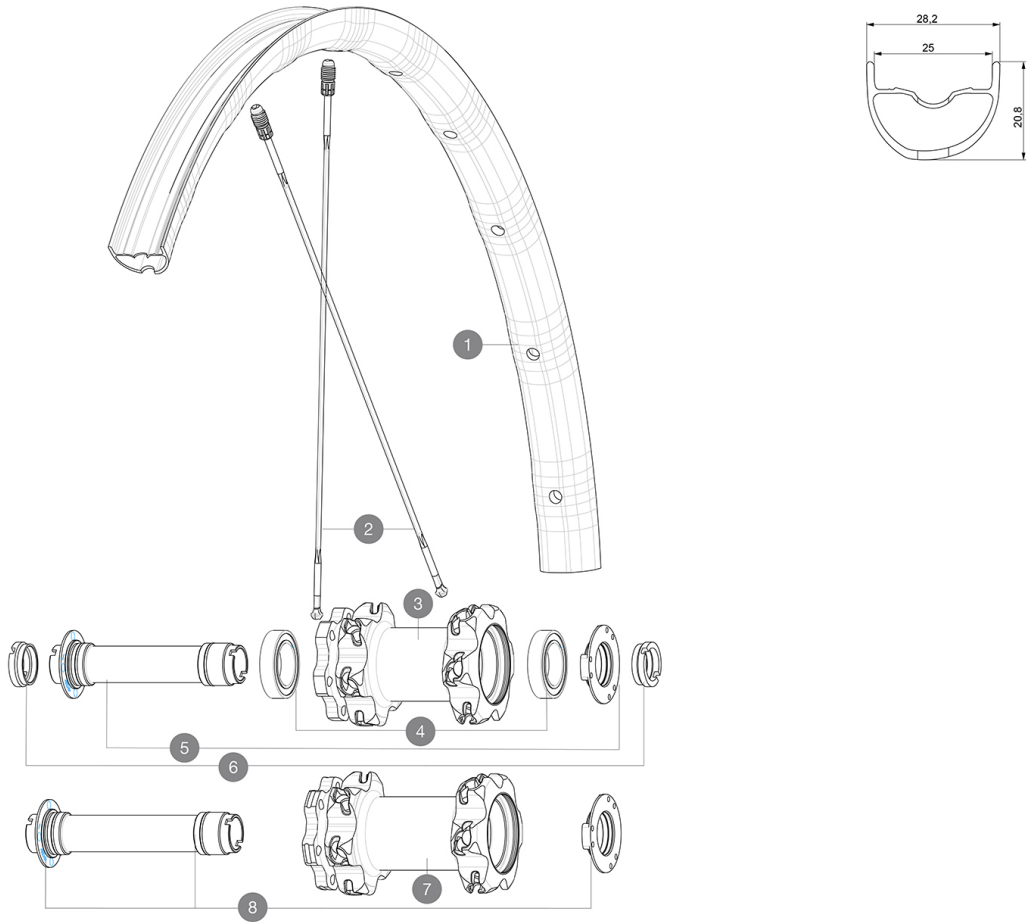

参照ホイール

F83211	XA Pro 29 19 Ft	F83221	XA Pro 29 19 Ft Boost
--------	-----------------	--------	-----------------------

ASTM A490 3 : 46mm x 64mm (1.8" x 2.5")

RIMS

&NBSP;:

1	V2319910	KIT FRONT RIM XA PRO 19 29"
---	----------	-----------------------------

SPOKES

2	V2384801	KIT 12 FRONT + 1 REAR NON-DRIVE SIDE BUTTED ZICRAL SPOKES
2	V2385601	KIT 1 FT/RR XA PRO 29" BUTTED ALU SPOK 293mm - while stock

HUB SHELLS

3	N/A	HUB BODY
4	99688501	BEARING KIT 9/15 D6T HUB
5	V2252301	MY16 FRONT AXLE ROAD DISC 9/12/15 INT
7	N/A	HUB BODY
8	V2370701	KIT FRONT QRM+ AXLE BOOST INTL 110mm

OPTIONS

V2650201	ADAPTER Front Torque Cap 15x31 MTB QRM +
----------	--

ADAPTERS

6	B4104401	15mm FT Road Axle Adapters 16
	B4104301	9mm FT road Axle Adapters 16

MAVIC XA Pro 29 19

付属品

MAVIC QR Axle (QR Axle)	
MAVIC QR Axle (QR Axle)	
UST Axle (129 838 01)	
MAVIC Axle (308 719 01)	
MAVIC Axle (325 423 01)	
MAVIC Axle	

COMPATIBILITY

MAVIC Axle / MAVIC Axle XD	
MAVIC Axle 15mm / MAVIC Axle 12mm	
MAVIC Axle 12mm	
MAVIC Axle	

Specifications

リム

- MAVIC Rim: MAVIC Rim
- MAVIC Rim: SUP
- MAVIC Rim: FORE
- MAVIC Rim: ISM 4D
- MAVIC Rim: 6.5mm
- MAVIC Rim: UST
- MAVIC Rim: 25mm
- ETRTO MAVIC Rim 27.5" 584x25TSS
- ETRTO MAVIC Rim 29" 622x25TSS
- MAVIC Rim