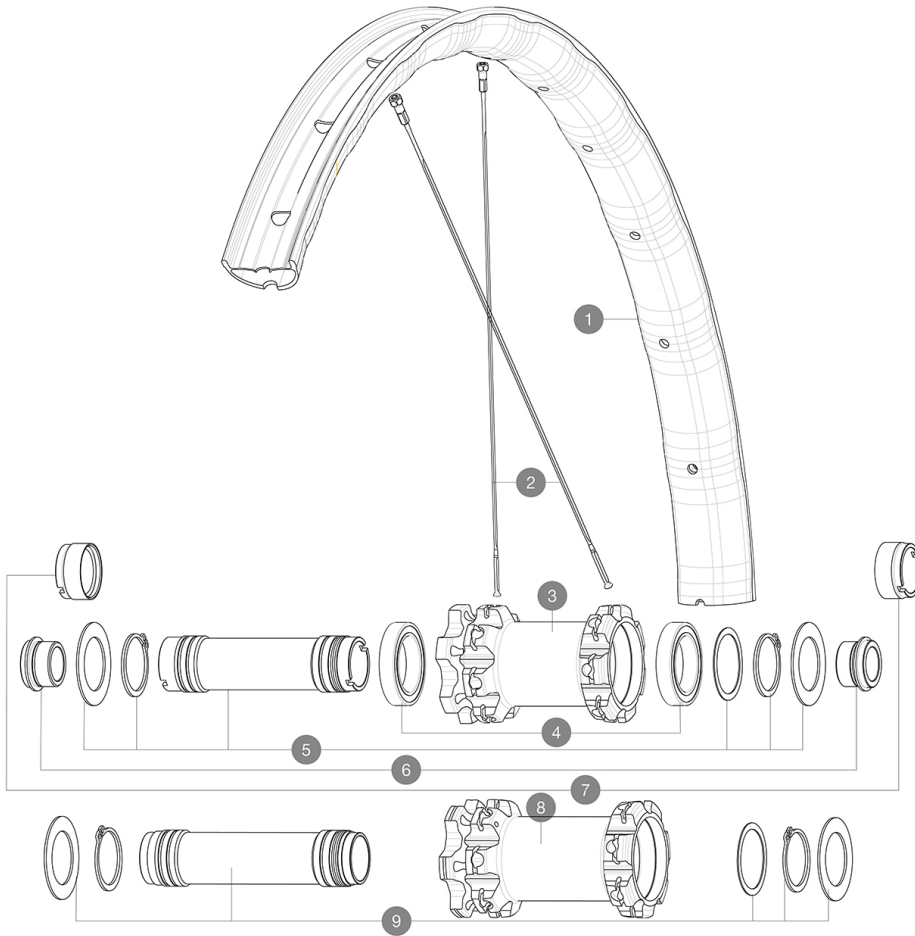

参照ホイール

F84071 E-Xa30 Elite 27,5 Ft

F84081 E-XA30 Elite 27,5 Ft Boost

ASTM A4 : 4 : 150  
150  
60mm 76mm (2.35" 3.0")

RIMS

&NBSP;:

1	V3762710	KIT FRONT RIM E-XA Elite 19 27,5"
	V3750101	35mm UST Green Tape for 30mm wide rims

SPOKES

2	V3820701	KIT 14 FRONT DEEMAX ELITE/E-XA ELITE 19 27,5" FLAT BUTTED S
---	----------	---

HUB SHELLS

3	N/A	HUB BODY
4	M40179	FRONT BEARING 25x37x7 20mm AXLE
5	V2373801	KIT 20x110mm AXLE QRM AUTO MTB > 2019
8	N/A	HUB BODY
9	V2373701	KIT 20x110mm BOOST AXLE QRM AUTO MTB > 2019

ADAPTERS

6	12982801	15mm ADAPTER KIT - 2012 WHEELS
7	12982901	20mm adapter for Crossmax ST/SX (front wheel)