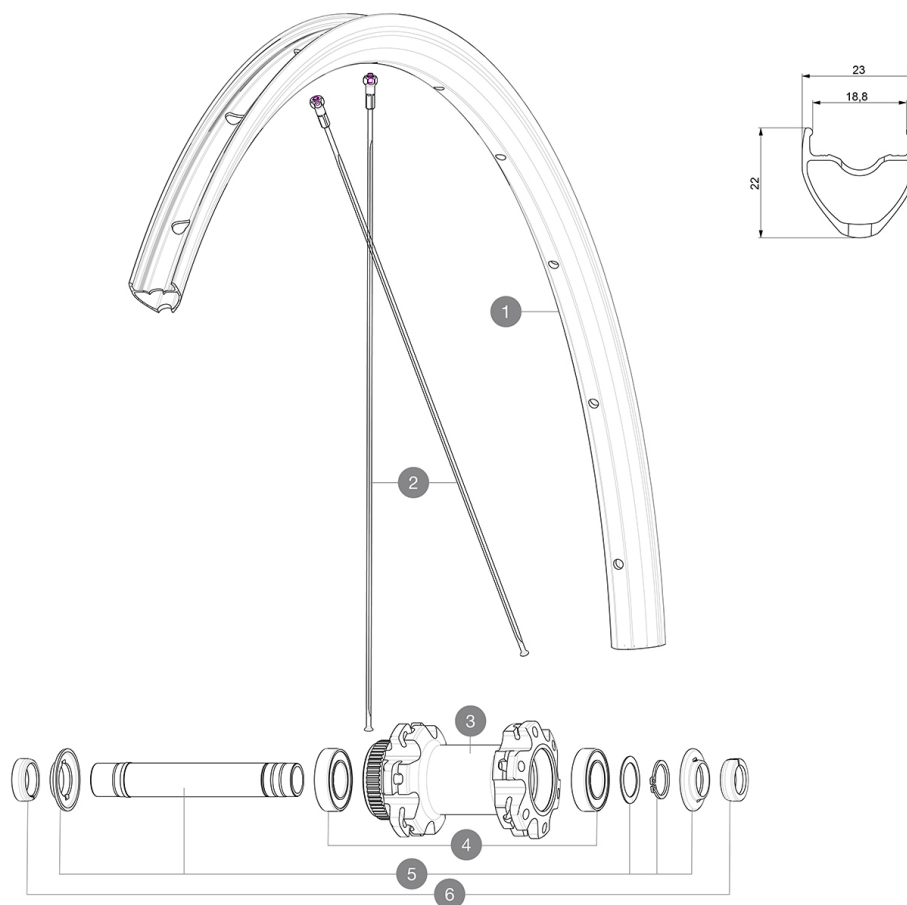

参照ホイール

RIMS

&NBSP;:

1	janteavroutedi V2620101	FRONT ROAD DISC RIM UST RIM TAPE 25mm (for 21-24mm wide rim)
---	----------------------------	---

SPOKES

2	V3666501	KIT 12 FRT/NDS AKSIUM ELITE UST Disc 650B FLAT SPOKE 277mm +
---	----------	--

HUB SHELLS

3	N/A	HUB BODY
4	M40129	KIT 2 BEARINGS 6902 15x28x7
5	V2373301	KIT QRM AUTO FRONT AXLE 12mm > 2019

ADAPTERS

6	V2680501	12mm Road Axle Cap QRM Auto
	V2680301	"Kit Ft Road Adapter 12 >> 9mm"

Aksium Elite UST Disc 650B

付属品

QR 996 941 (MTBA 996 941) B41 043 01)	
QR 996 941 (MTBA 996 941) B41 043 01)	
QR (B49 894 01)	
QR (B49 894 01)	

COMPATIBILITY

12mm 12mm	
12mm 12mm	

Specifications

リム

360 QR (B49 894 01)

ホイールハブ

12mm x 142mm
 12mm x 135mm
 12mm x 142mm
 12mm x 135mm

VERSIONS

RA
 RA
 RA

ホイールの重み