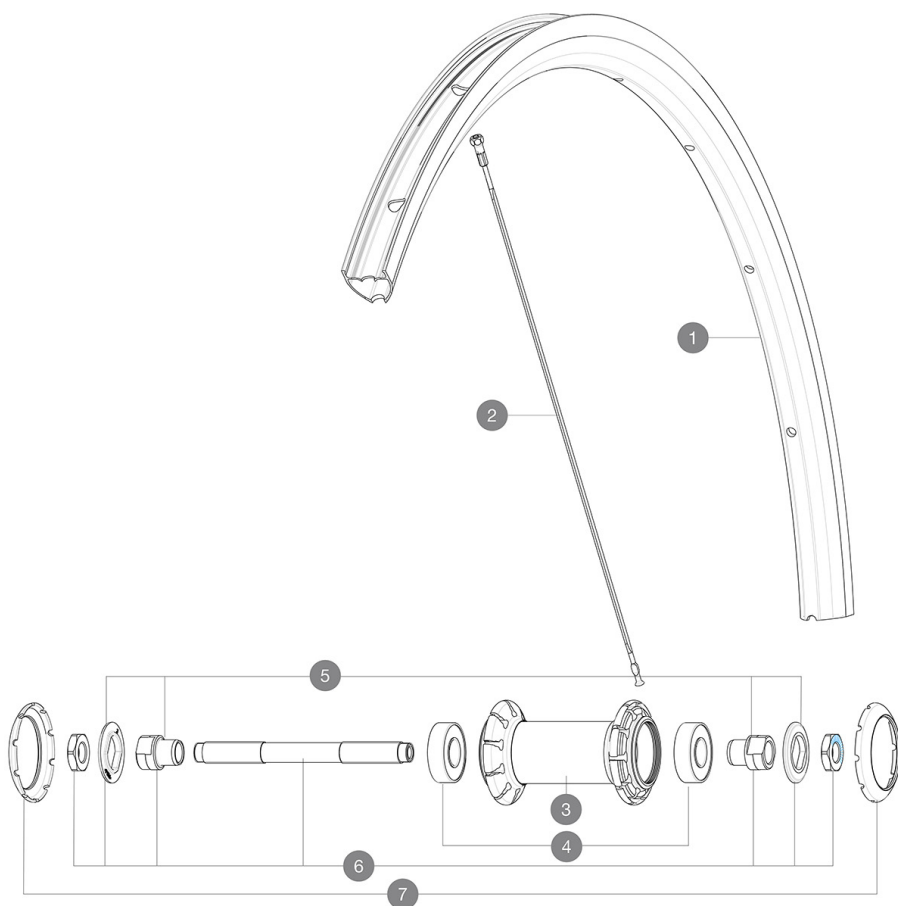

参照ホイール

ASTM A1013 1 : 25mm 6 bars - 87 PSI, 28mm 5 bars - 70 PSI
 120mm 25mm 7 bars - 102 PSI, 28mm 6 bars - 87 PSI

RIMS

&NBSP;:

1	V2735015	KIT FRONT/REAR RIM AKSIUM ELITE UST UB SUP
	V3720101	25mm UST Tape for 19 to 22mm Road Rims

SPOKES

2	V3664701	KIT 10 FRT/NDS AKSIUM ELITE UST FLAT SPOKE 282mm + nipple
---	----------	---

HUB SHELLS

4	M40318	HUB BEARING KIT 6001
5	99603801	SHORT EXPENSIBLE BEARING SUPPORTS > 2008
6	99603701	FRONT AXLE QRM ROAD 2008
7	12034401	KIT 3 HUB CAPS AERO 10 SLOTS BLACK

- S6000
- 25mm
- SUP
- UBA
- 6.5mm
- UST
- 19mm
- ETRTO 622x19TC

スポーク

- ABS
- 20
- 2

ホイールハブ

- QRMA
- FTS-L

ホイールの重み

825