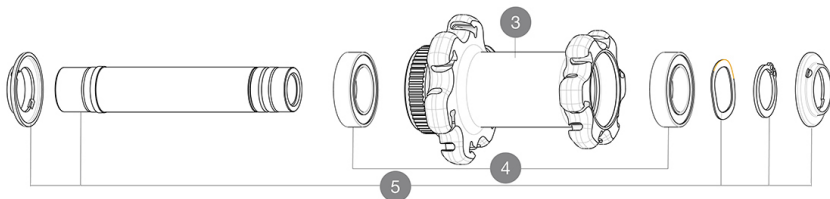

Allroad Pro Carbon SL

参照ホイール

F86991 Allroad Pro Carb SL DCL Ft

ASTM A2015 + A15 120 28x62 mm (1.1" x 2.5")

RIMS

&NBSP;:

1	V2738910	KIT FRONT RIM ALLROAD PRO CARBON SL -while stock last
1	V4092410	Kit Front rim EBM Allroad Pro Carbon SL while stock lasts
	V2620101	UST RIM TAPE 25mm (for 21-24mm wide rim)

SPOKES

2	V3668301	Kit 2 FRONT/NDS Allroad Pro Carbon SL stamped spoke 291 + al
2	V3821801	KIT 12 FRT/REAR CROSSMAX PRO CARBON 29" EXTRA FLAT SPOKE 29

HUB SHELLS

3	N/A	HUB BODY
4	V2500901	KIT BEARINGS 18x30x7 + WAVED WASHER + CLIP
5	V2374101	KIT QRM AUTO FRONT L3 AXLE 100x12mm DCL - while stock last
5	V2374001	KIT 12x100mm FRONT AXLE DCL QRM AUTO ALLROAD > 2019