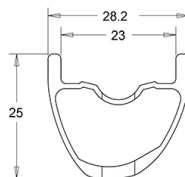

Allroad Pro Carbon SL

参照ホイール

F86991 Allroad Pro Carb SL DCL Ft

ASTM A2015 + A15 120 28x62 mm (1.1" x 2.5")

RIMS

&NBSP;:

1	V2738910	KIT FRONT RIM ALLROAD PRO CARBON SL -while stock last
1	V4092410	Kit Front rim EBM Allroad Pro Carbon SL while stock lasts
	V2620101	UST RIM TAPE 25mm (for 21-24mm wide rim)

SPOKES

2	V3668301	Kit 2 FRONT/NDS Allroad Pro Carbon SL stamped spoke 291 + al
2	V3821801	KIT 12 FRT/REAR CROSSMAX PRO CARBON 29" EXTRA FLAT SPOKE 29

HUB SHELLS

3	N/A	HUB BODY
4	V2500901	KIT BEARINGS 18x30x7 + WAVED WASHER + CLIP
5	V2374101	KIT QRM AUTO FRONT L3 AXLE 100x12mm DCL - while stock last
5	V2374001	KIT 12x100mm FRONT AXLE DCL QRM AUTO ALLROAD > 2019