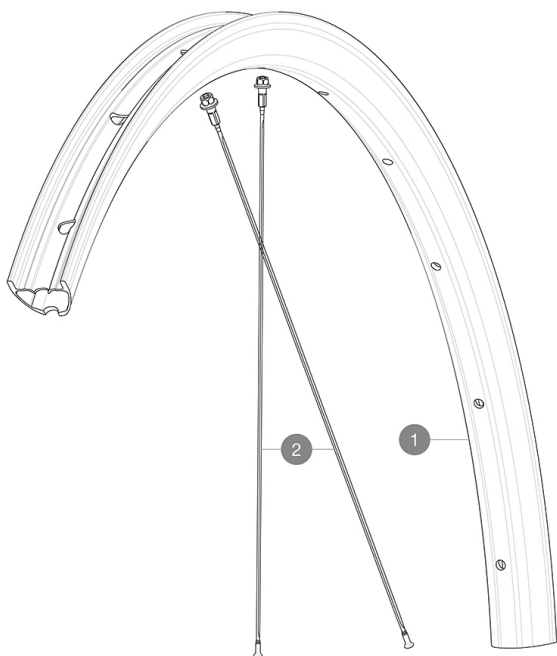

Allroad Pro Carbon SL

参照ホイール

F86991 Allroad Pro Carb SL DCL Ft

ASTM A2015 + A15 120 28x62 mm (1.1" x 2.5")

RIMS

&NBSP;:

1	V2738910	KIT FRONT RIM ALLROAD PRO CARBON SL -while stock last
1	V4092410	Kit Front rim EBM Allroad Pro Carbon SL while stock lasts
	V2620101	UST RIM TAPE 25mm (for 21-24mm wide rim)

SPOKES

2	V3668301	Kit 2 FRONT/NDS Allroad Pro Carbon SL stamped spoke 291 + al
2	V3821801	KIT 12 FRT/REAR CROSSMAX PRO CARBON 29" EXTRA FLAT SPOKE 29

HUB SHELLS

3	N/A	HUB BODY
4	V2500901	KIT BEARINGS 18x30x7 + WAVED WASHER + CLIP
5	V2374101	KIT QRM AUTO FRONT L3 AXLE 100x12mm DCL - while stock last
5	V2374001	KIT 12x100mm FRONT AXLE DCL QRM AUTO ALLROAD > 2019

OPTIONS

V2373501	QRM Auto front axle 15mm for DCL Allroad wheels > 2019
----------	--

TYRES

7	39949936	Yksion Allroad XL
---	----------	-------------------

ADAPTERS

V2680301	"Kit Ft Road Adapter 12 >> 9mm"
----------	---------------------------------