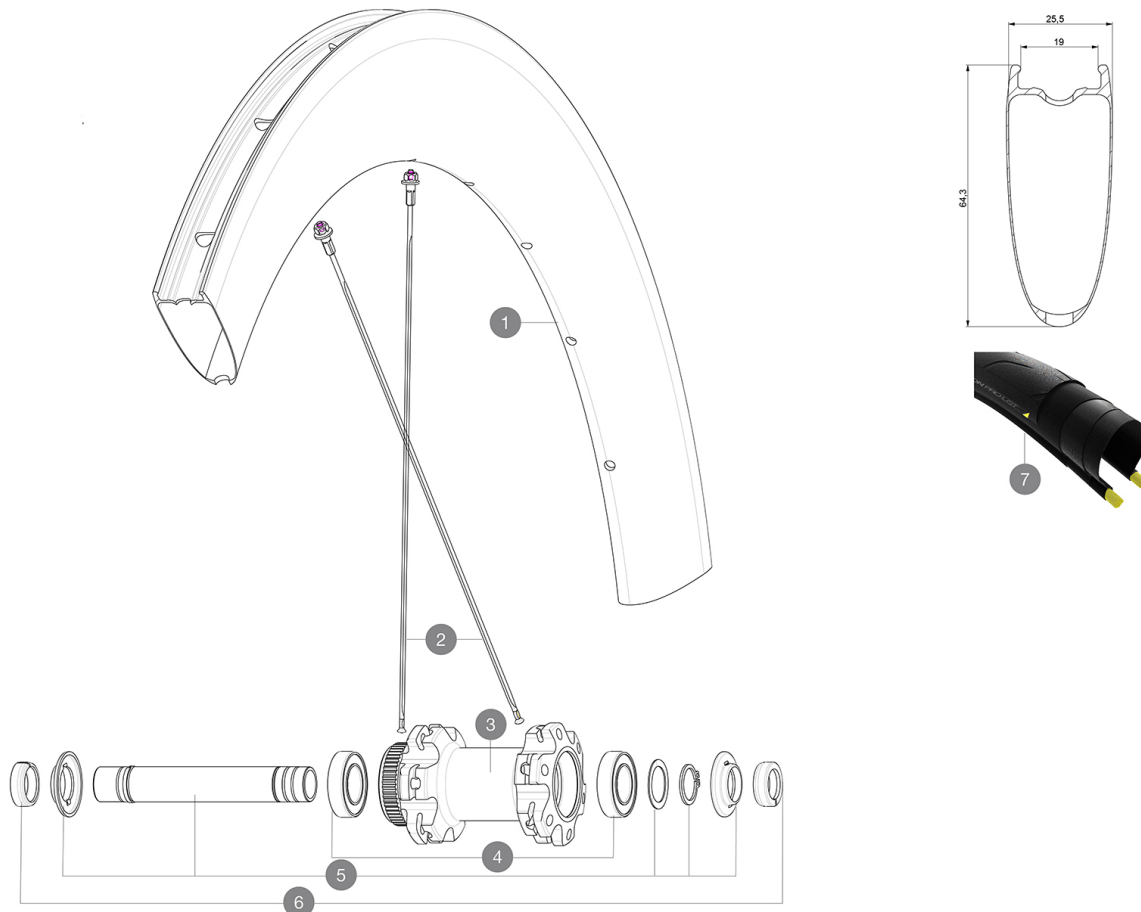

ASTM A242 1 : 25 32mm  
120 25 32mm  
25 32mm  
25 32mm

参照ホイール

F87701 Com Pro Carb UST DCL Ft

**RIMS**

&NBSP;:

1	V4093115	Kit Front/Rear rim Cosmic SL 65 Disc while stock lasts
1	V2738110	KIT FRONT RIM COMETE PRO CARBON SL UST Disc 19 - while stock
	V2620101	UST RIM TAPE 25mm (for 21-24mm wide rim)

**SPOKES**

2	V4161701	Kit 12 front/rear NDS butted Stainless spoke 256mm Com Pro C
2	V3668901	Kit 12 front/rear NDS butted spoke 256mm Com Pro Carbon Disc
2	V4161801	Kit 2 front/rear 256mm stamped butted stainless spoke Comete
2	V3669001	Kit 2 front/rear 256mm stamped butted spoke Comete Pro Carbo

**HUB SHELLS**

3	N/A	HUB BODY
4	M40129	KIT 2 BEARINGS 6902 15x28x7
5	V2373301	KIT QRM AUTO FRONT AXLE 12mm > 2019

**ADAPTERS**

6	V2680501	12mm Road Axle Cap QRM Auto
	V2680301	"Kit Ft Road Adapter 12 >> 9mm"