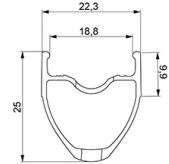

参照ホイール

F88331 AksiumElite Evo UST 20 Ft

ASTM A2106 1 : 120
25 32mm

RIMS

&NBSP;:

1	V2739915	KIT FRONT/REAR RIM AKSIUM ELITE UST 19/20
	V3720101	25mm UST Tape for 19 to 22mm Road Rims

SPOKES

2	V3664701	KIT 10 FRT/NDS AKSIUM ELITE UST FLAT SPOKE 282mm + nipple
---	----------	---

HUB SHELLS

3	N/A	HUB BODY
4	M40318	HUB BEARING KIT 6001
5	99603701	FRONT AXLE QRM ROAD 2008
6	99603801	SHORT EXPENSIBLE BEARING SUPPORTS > 2008
7	12034401	KIT 3 HUB CAPS AERO 10 SLOTS BLACK

Aksium Elite UST

付属品

MAVIC (L35546600)	
BR101 M40350A M40351A MTB M40352A	
UST (L12983800)	

COMPATIBILITY

Specifications

リム

- S6000
- 25mm
- SUP
- UBA
- 6.5mm
- UST
- 19mm
- ETRTO 622x19TC

スポーク

- ABS
- 20
- 2