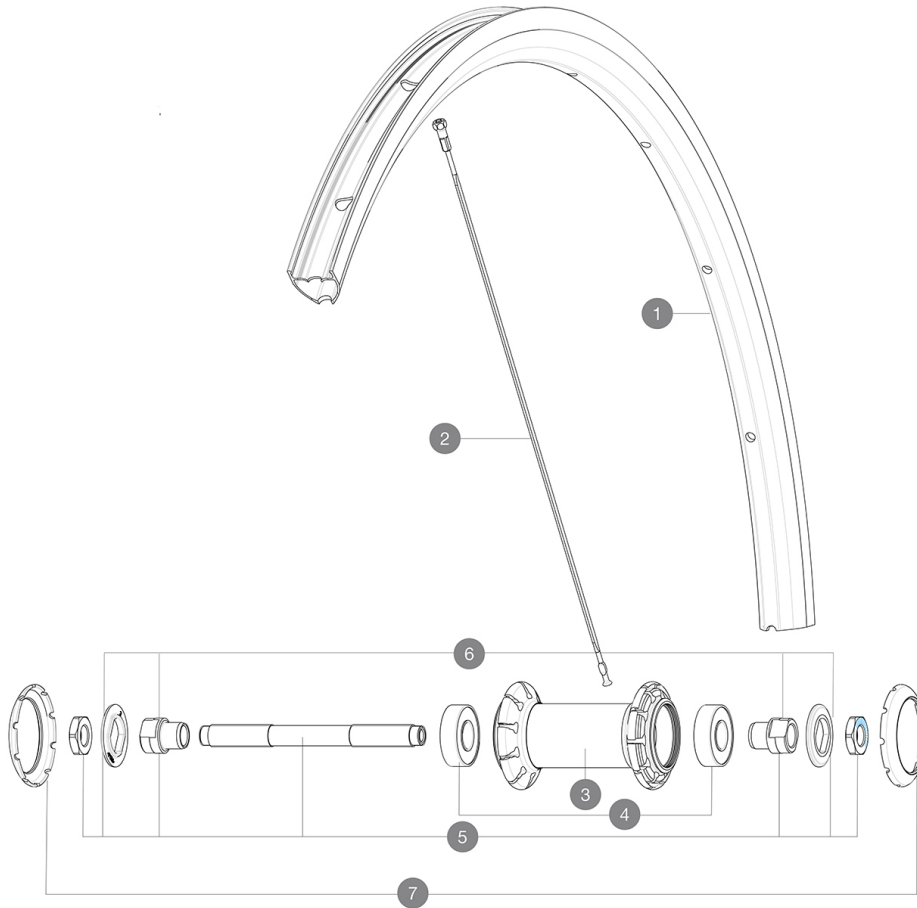

参照ホイール

F88331 AksiumElite Evo UST 20 Ft

ASTM A2106 1 : 120
25 32mm

RIMS

&NBSP;:

1	V2739915	KIT FRONT/REAR RIM AKSIUM ELITE UST 19/20
	V3720101	25mm UST Tape for 19 to 22mm Road Rims

SPOKES

2	V3664701	KIT 10 FRT/NDS AKSIUM ELITE UST FLAT SPOKE 282mm + nipple
---	----------	---

HUB SHELLS

3	N/A	HUB BODY
4	M40318	HUB BEARING KIT 6001
5	99603701	FRONT AXLE QRM ROAD 2008
6	99603801	SHORT EXPENSIBLE BEARING SUPPORTS > 2008
7	12034401	KIT 3 HUB CAPS AERO 10 SLOTS BLACK

Aksium Elite UST

付属品

MAVIC (L35546600)	
BR101 M40350A M40351A MTB M40352A	
UST (L12983800)	

COMPATIBILITY

Specifications

リム

- S6000
- 25mm
- SUP
- UBA
- 6.5mm
- UST
- 19mm
- ETRTO 622x19TC

スポーク

- ABS
- 20
- 2

ホイールハブ

- QRMA
- FTS-L

VERSIONS

-

ホイールの重み

825