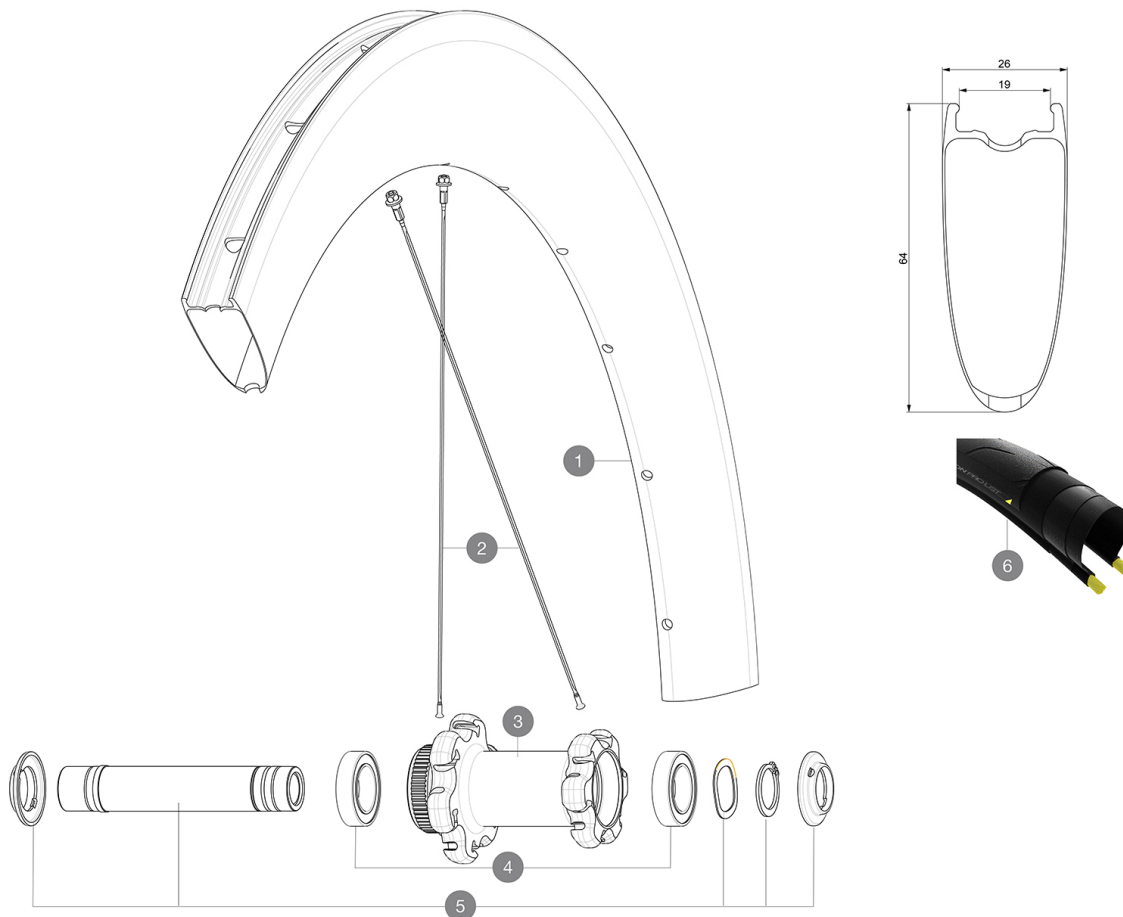

ASTM A201 1 : 120  
25 32mm  
2

参照ホイール

F89061 ComProCarbSLUSTDCL TDF2 Ft

RIMS

&NBSP;:

1	V4091410 V2620101	KIT FRONT RIM COMETE PRO CARBON SL US DISC TdF 20 / FRT & RIM TAPE 25mm (for 21-24mm wide rim)
---	----------------------	--

SPOKES

2	V3667101	KIT 12 FRT/NDS BUTTED AERO STAINLESS SPOKE 254 + alu nipple
---	----------	---

HUB SHELLS

3	N/A	HUB BODY
4	V2500901	KIT BEARINGS 18x30x7 + WAVED WASHER + CLIP
5	V2374101	KIT QRM AUTO FRONT L3 AXLE 100x12mm DCL - while stock last
5	V2374001	KIT 12x100mm FRONT AXLE DCL QRM AUTO ALLROAD > 2019

### ホイールの重み

845