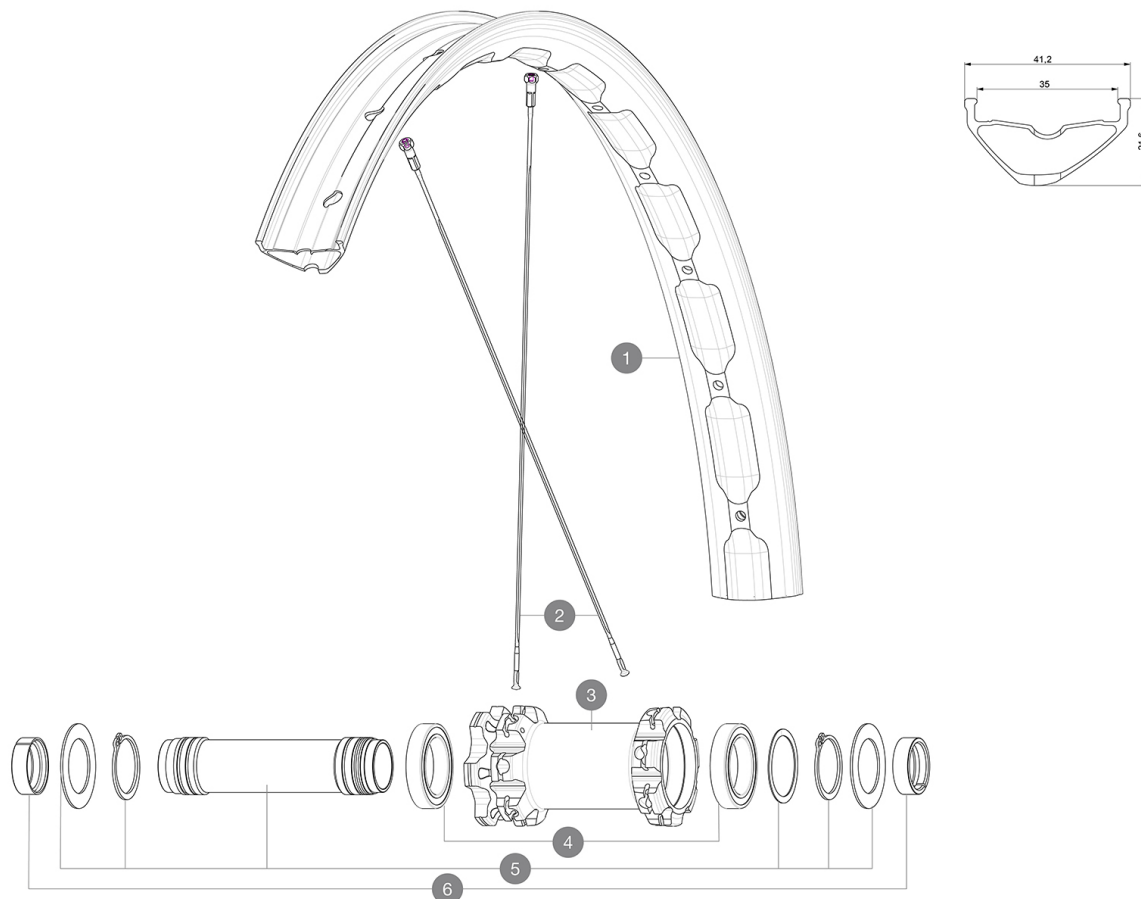

参照ホイール

F87231 E-XA35 Elite 27,5 Ft Boost

ASTM A242 4 : 150mm 65mm 81mm (2.5" 3.2")

RIMS

&NBSP;:

1	janteavarvttidisc V3710101	FRONT/REAR MTB DISC RIM 40mm UST Tape For 35mm Wide Rims
---	----------------------------	--

SPOKES

2	V3820701	KIT 14 FRONT DEEMAX ELITE/E-XA ELITE 19 27,5" FLAT BUTTED S
---	----------	---

HUB SHELLS

3	N/A	HUB BODY
4	M40179	FRONT BEARING 25x37x7 20mm AXLE
5	V2373701	KIT 20x110mm BOOST AXLE QRM AUTO MTB > 2019

OPTIONS

V2650401 TORQUECAP20*31 FT QRM AUTO MTB

ADAPTERS

6	V2680401 12982801	20x110 BOOST Front Adapter MTB wheels 15mm ADAPTER KIT - 2012 WHEELS
---	-------------------	--

E-XA35 Elite

付属品

UST (L12983800)	
 (L30871900)	

-
-
- QRM
- 360
- 360

VERSIONS

-
- 6A
- 110mm 148mm
- 28A
- XD

ホイールの重み

940