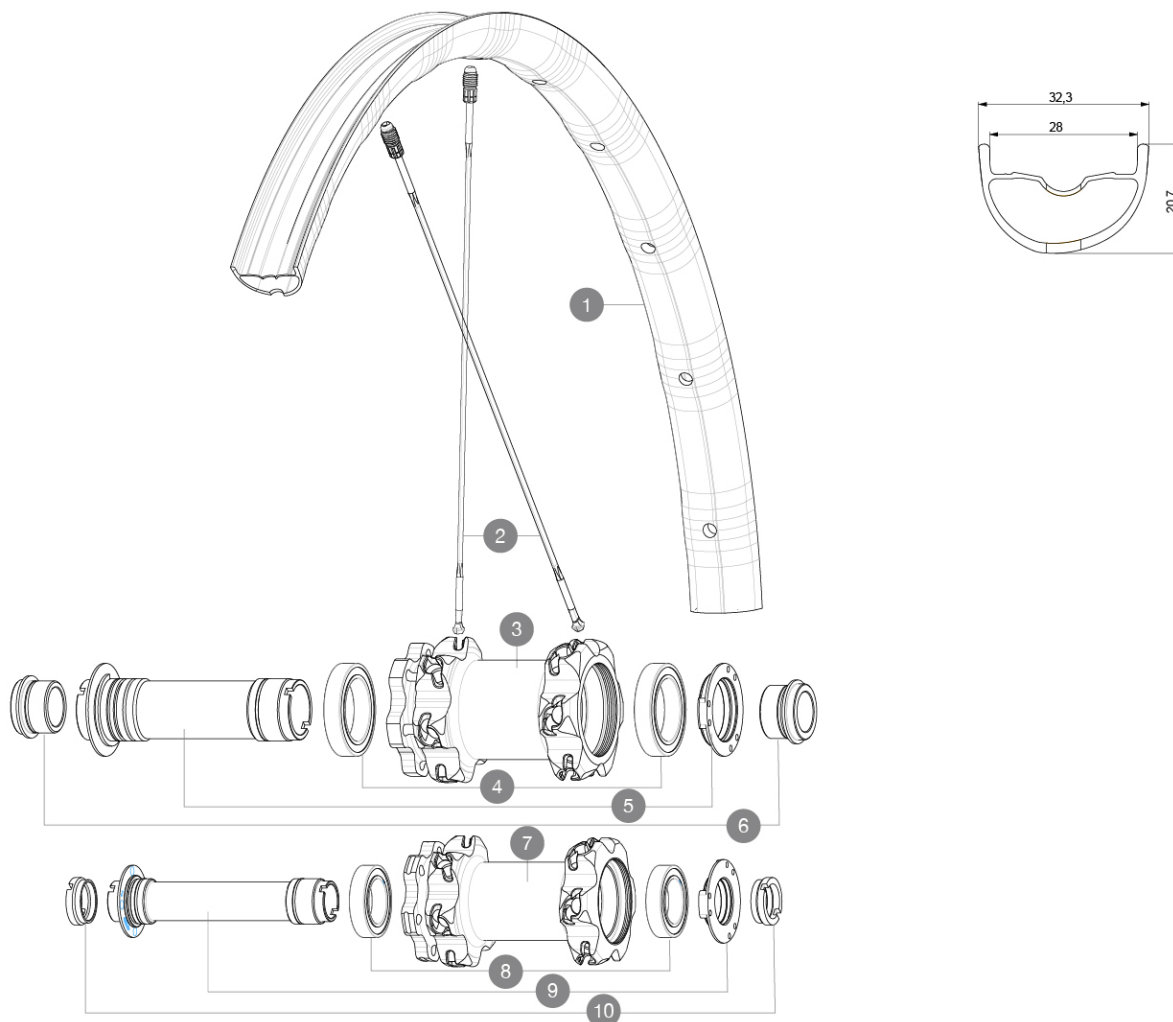

ASTM A476 : 4 : 4
150
120
46mm 64mm (1.8" 2.5")

参照ホイール

F89111 DEEMPRO SH INT 27.5 BST F89731 DEEMPRO SH INT 27.5 BST20

RIMS

&NBSP;:

1	V3764410	KIT FRONT RIM DEEMAX PRO SH 27,5"
---	----------	-----------------------------------

SPOKES

2	36674901	"12 SPOKES FRONT CROSSMAX SLR/ENDURO 650b/27,5" 274mm"
---	----------	--

HUB SHELLS

3	N/A	HUB BODY
4	M40179	FRONT BEARING 25x37x7 20mm AXLE
5	30870501	FRONT AXLE 20mm CROSSMAX ST/SX + DEEMAX ULTI 2012
7	N/A	HUB BODY
8	99688501	BEARING KIT 9/15 D6T HUB
9	V2370701	KIT FRONT QRM+ AXLE BOOST INTL 110mm

OPTIONS

V2650201	ADAPTER Front Torque Cap 15x31 MTB QRM +
----------	--

ADAPTERS

6	12982801	15mm ADAPTER KIT - 2012 WHEELS
10	B4104401	15mm FT Road Axle Adapters 16
	12982701	9mm Adapters + QR for Crossmax ST/SX (front wheel)
	12982901	20mm adapter for Crossmax ST/SX (front wheel)
	B4104301	9mm FT road Axle Adapters 16